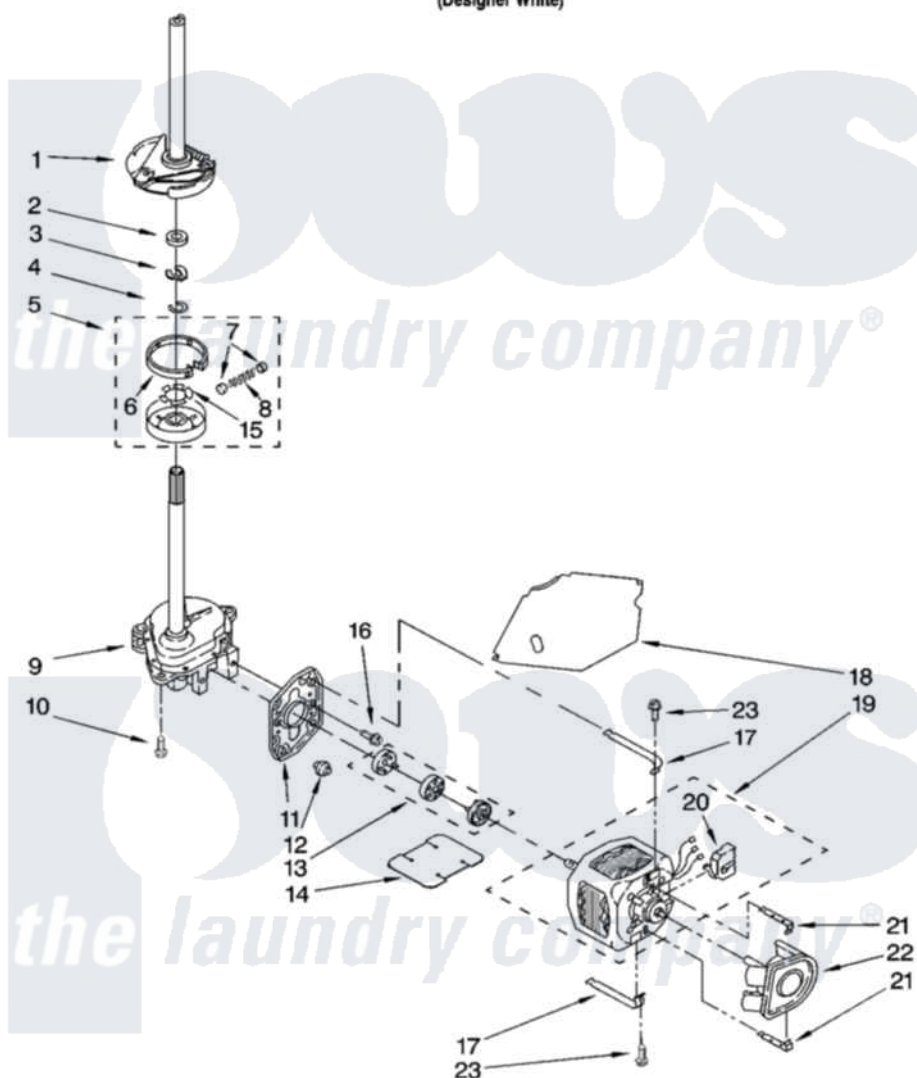

# Whirlpool LSR5132PQ1 04 - BRAKE, CLUTCH, GEARCASE, MOTOR AND PUMP PARTS

## BRAKE, CLUTCH, GEARCASE, MOTOR AND PUMP PARTS

For Model: LSR5132PQ1  
(Designer White)

8180668

7

Whirlpool [Residential Whirlpool LSR5132PQ1 Washer Parts](#) Parts Diagram 04 - BRAKE, CLUTCH, GEARCASE, MOTOR AND PUMP PARTS  
Click on the part number to view part

Item	Original Part Number	Replaced By	Status	Part Description
1	388952	<a href="#">285792</a>		Basketdrive
2	<a href="#">63292</a>			Washer, Spin Tube Thrust
3	62697	<a href="#">W10080230</a>		Ring, Spin Tube Support
4	63283	<a href="#">285353</a>		Ring
5	3951311	<a href="#">285785</a>		Clutch
6	3951308	<a href="#">285790</a>		Lining
7	<a href="#">62646</a>			Cap, Clutch Spring
8	<a href="#">3946792</a>			Spring And Damper Assembly
9	3360630	<a href="#">3360629</a>		Gearcase
10	3357334	<a href="#">3400516</a>		Screw Anti-Rattle
11	<a href="#">62611</a>			Plate, Motor Mount To Gearcase
12	<a href="#">62691</a>			Grommet, Motor
13	285753	<a href="#">285753A</a>		Coupling
14	<a href="#">3946532</a>			Shield, Motor

15	<a href="#">3355454</a>		Clip, Main Drive
16	<a href="#">3400516</a>		Screw Anti-Rattle
17	3349637	<a href="#">W10086010</a>	Retainer, Motor
18	<a href="#">3362089</a>		Shield, Tub To Motor
19	8528158	<a href="#">661600</a>	Motor, Main Drive
20	<a href="#">3952056</a>		Switch, Main Drive Motor
21	<a href="#">8546127</a>		Retainer, Pump
22	<a href="#">3363394</a>		Pump
23	3387485	<a href="#">273556</a>	Screw, 10-16 X 5/8