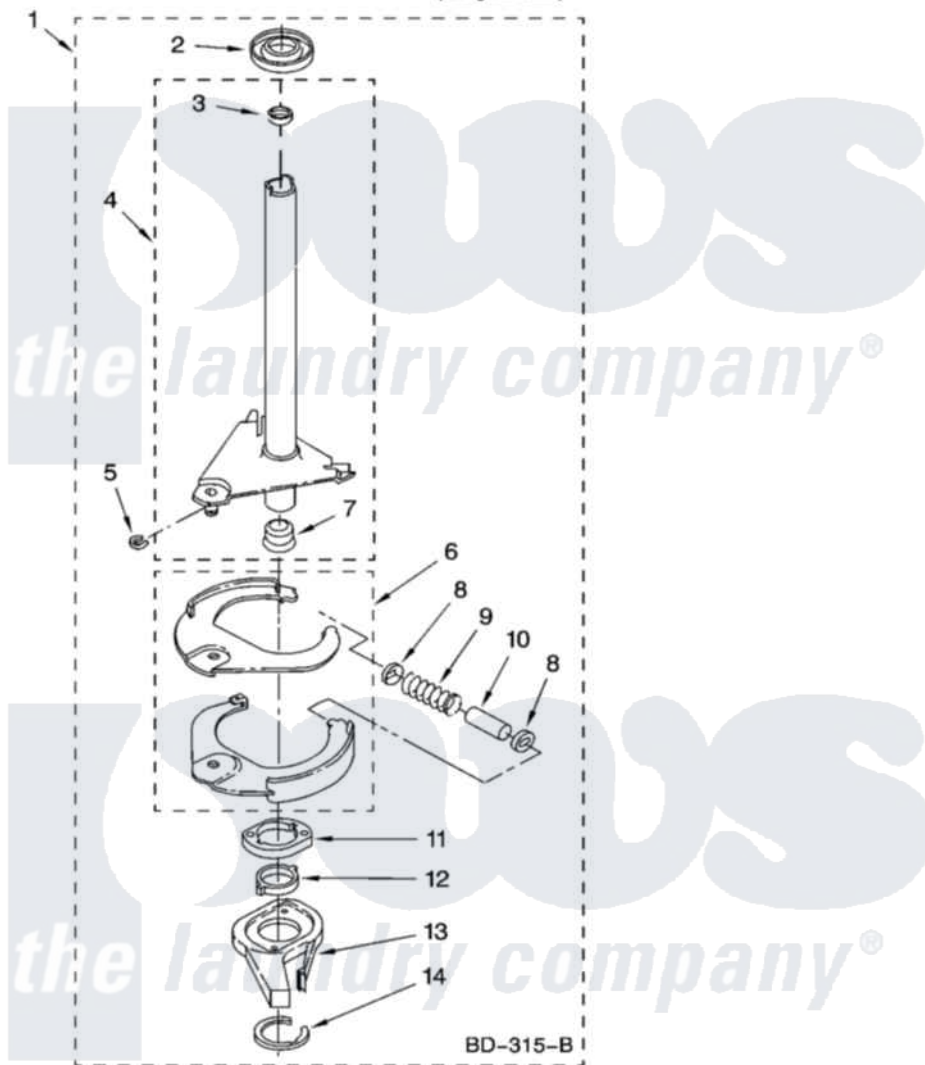

Whirlpool LSR5132PQ1 07 - BRAKE AND DRIVE TUBE PARTS

BRAKE AND DRIVE TUBE PARTS

For Model: LSR5132PQ1
(Designer White)

8180668

11

Whirlpool [Residential Whirlpool LSR5132PQ1 Washer Parts](#) Parts Diagram 07 - BRAKE AND DRIVE TUBE PARTS
Click on the part number to view part

Item	Original Part Number	Replaced By	Status	Part Description
1	388952	285792		Basketdrive
2	62658			Ring, Thrust
3	356427			Seal, Spin Pinion
4	64027	64208		Tube-Spin
5	64035	W10083190		Ring, Retaining
6	64232	285438		Shoe-Brake
7	62703	8546462		"T" Bearing, Spin Tube
8	3353956	285658		Sleeve
9	387806		Not Available	Spring, Brake
10	3355360	285658		Sleeve
11	661516	8546461		Cam, Brake Release
12	63022			Sleeve, Cam
13	64194	285790		Lining
14	90368	W10083200		Ring, Retaining
"	N/A		Not Available	FOLLOWING PARTS NOT ILLUSTRATED
"	285208			Lubricant