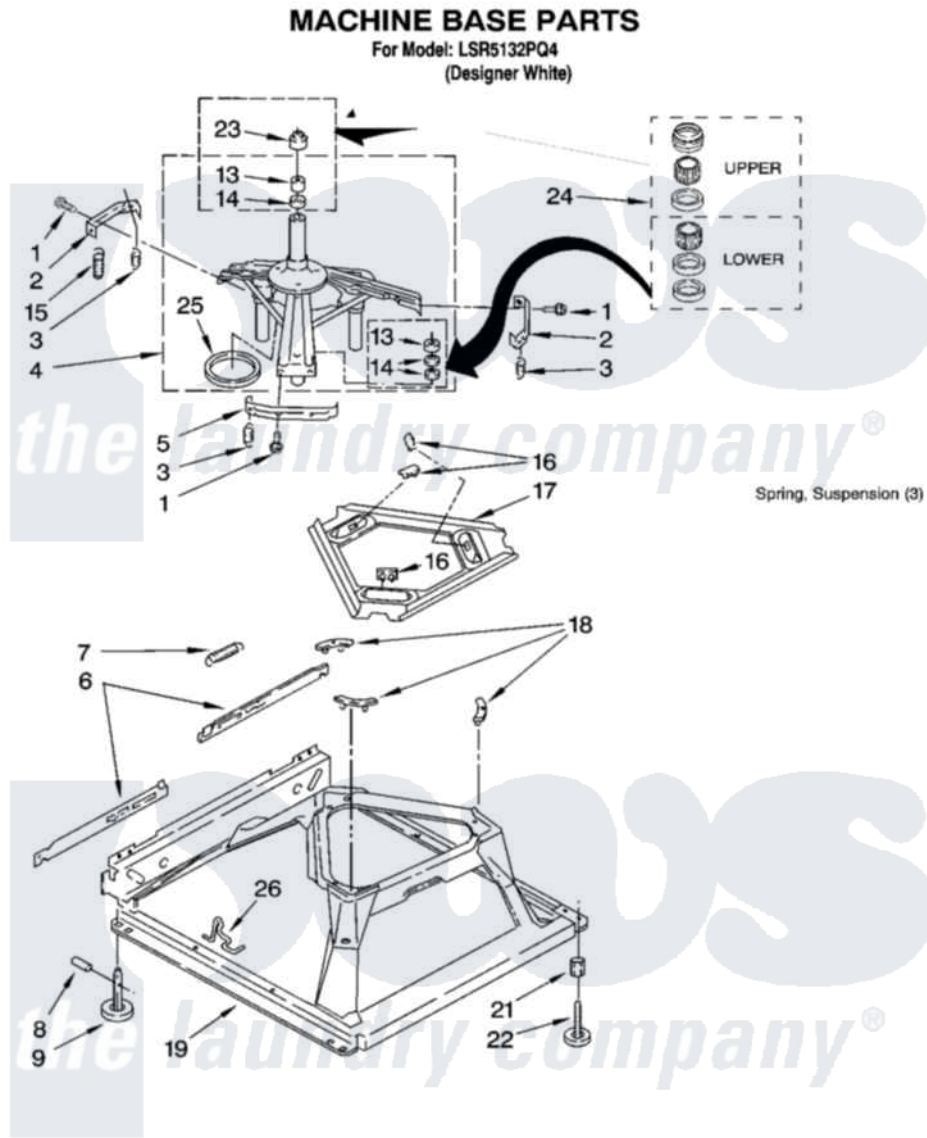

Whirlpool LSR5132PQ4 05 - MACHINE BASE PARTS

8

8180977

Whirlpool [Residential Whirlpool LSR5132PQ4 Washer Parts](#) Parts Diagram 05 - MACHINE BASE PARTS
Click on the part number to view part

Item	Original Part Number	Replaced By	Status	Part Description
1	3400076			Screw, Bracket Mounting
2	64067			Bracket, Spring Outer
3	63907			Spring, Suspension
4	8575214	280184		Support
5	64065			Bracket, Spring Outer
6	63466			Link, Leveling Mechanism
7	62597	8316845		Spring
8	62837			Pin, Knurled
9	62596	285244		Feet-Leveling
13	8546455			Bearing, Centerpost
14	357409	359449		Seal, Agitator Shaft
15	8534035	285901		Spring
16	62568	285219		Pad
17	3946509			Plate, Suspension
18	3363660	285744		Pad
19	3946512	285771		Base

21	3359452		Nut, Lock
22	389102	W10001130	Foot, Leveling
23	8577376		Seal, Centerpost
24	285203		Centerpost Bearing Kit
25	63134		Ring, Sound Deadening
26	63806	W10145155	Retainer, Suspension Spring