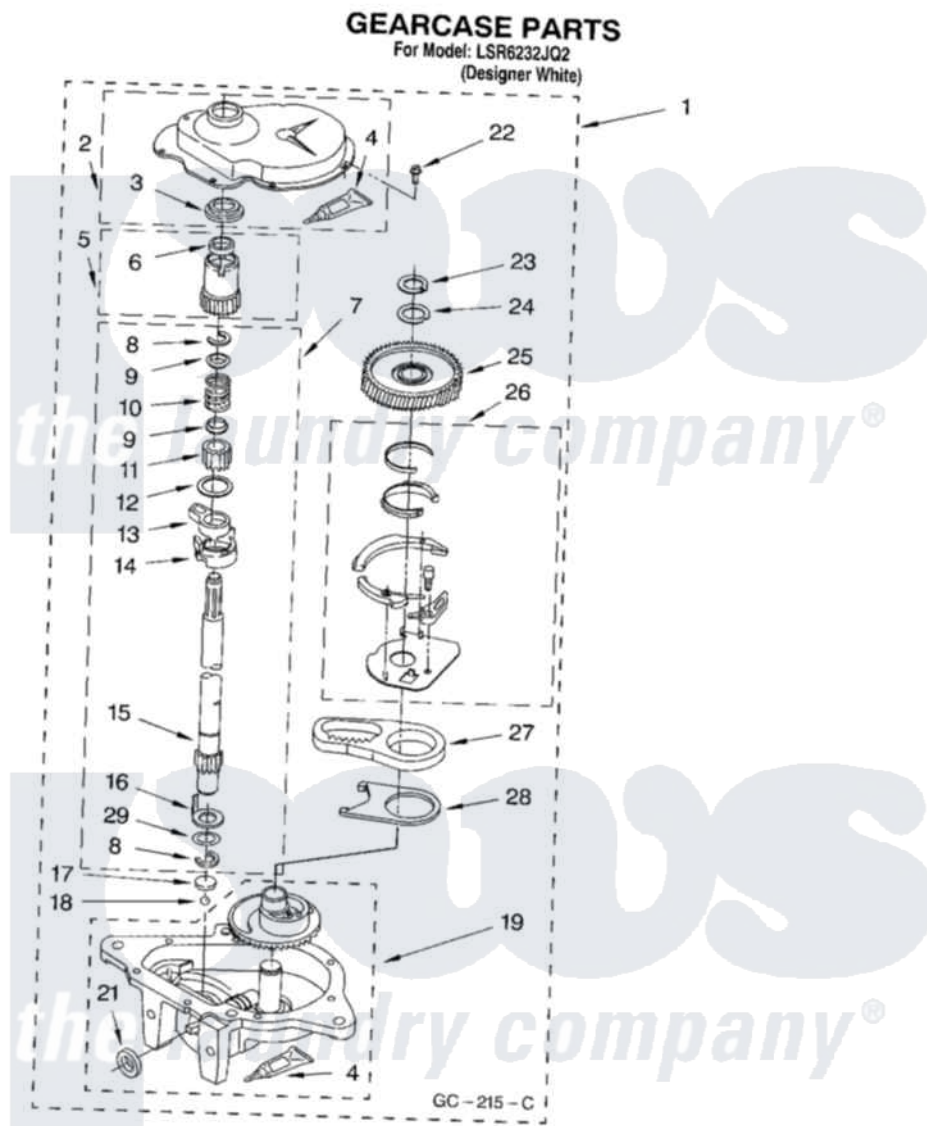

# Whirlpool LSR6232JQ2 08 - GEARCASE PARTS

12

8180062

Whirlpool Residential Whirlpool LSR6232JQ2 Washer Parts Parts Diagram 08 - GEARCASE PARTS  
 Click on the part number to view part

Item	Original Part Number	Replaced By	Status	Part Description
1	3360630	<a href="#">3360629</a>		Gearcase
2	<a href="#">285202</a>			Cover, Gearcase
3	<a href="#">3349985</a>			Seal, Gearcase Cover
4	<a href="#">285195</a>			Sealer Sealer, Gasket
5	63320	<a href="#">285362</a>		Gear and Pinion
6	<a href="#">356427</a>			Seal, Spin Pinion
7	<a href="#">389387</a>			Shaft, Agitator
8	90369		Not Available	Ring, Retaining (2)
9	<a href="#">62677</a>			Retainer, Spring
10	<a href="#">62676</a>			Spring, Agitator
11	63273	<a href="#">285509</a>		Shaft, Agitator
12	<a href="#">62619</a>			Washer, Agitator Gear
13	62580	<a href="#">285206</a>		Cam-Agitator
14	62581	<a href="#">285206</a>		Cam-Agitator
15	<a href="#">285509</a>			Shaft, Agitator
16	<a href="#">62618</a>			Washer, Cam Thrust

17	16018	<a href="#">285205</a>	Bearing
18	85529	<a href="#">285205</a>	Bearing
19	389230	<a href="#">285515</a>	Gearcase
21	<a href="#">285352</a>		Seal Kit, Thrust Plug
22	<a href="#">3351614</a>		Screw, Gearcase Cover Mounting
23	3362552	<a href="#">285765</a>	Ring-Retr
24	285735	<a href="#">285766</a>	Washer Kit, Thrust
25	62570	<a href="#">285362</a>	Gear and Pinon
26	388253	<a href="#">999516</a>	Shelf-Glas
27	3349296	<a href="#">8546456</a>	Rack, Connecting
28	<a href="#">62621</a>		Actuator, Shift
29	<a href="#">388815</a>		Washer, Intermediate 1 3976263 Miscellaneous Parts Bag 2 3976300 Washer, Inlet Hose 3 3366913 Clamp, Hose