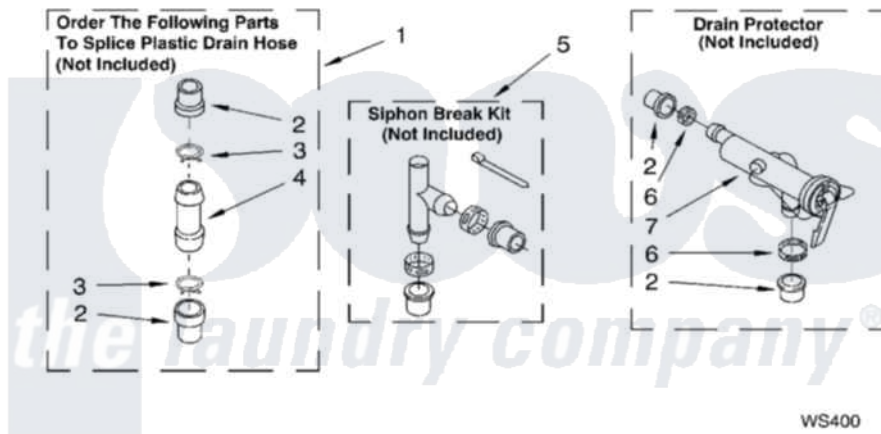

**WATER SYSTEM PARTS**

For Model: LSR6232JQ2  
(Designer White)

8180062

13

[Whirlpool Residential Whirlpool LSR6232JQ2 Washer Parts](#) Parts Diagram 09 - WATER SYSTEM PARTS  
Click on the part number to view part

Item	Original Part Number	Replaced By	Status	Part Description
1	<a href="#">285442</a>			Water System Parts
2	<a href="#">285321</a>			Water System Parts
3	370447	<a href="#">285655</a>		Clamp, Hose
4	<a href="#">16272</a>			Connector, Straight
5	<a href="#">285320</a>			Water System Parts
6	65349	<a href="#">285655</a>		Clamp, Hose
7	<a href="#">367031</a>			Water System Parts