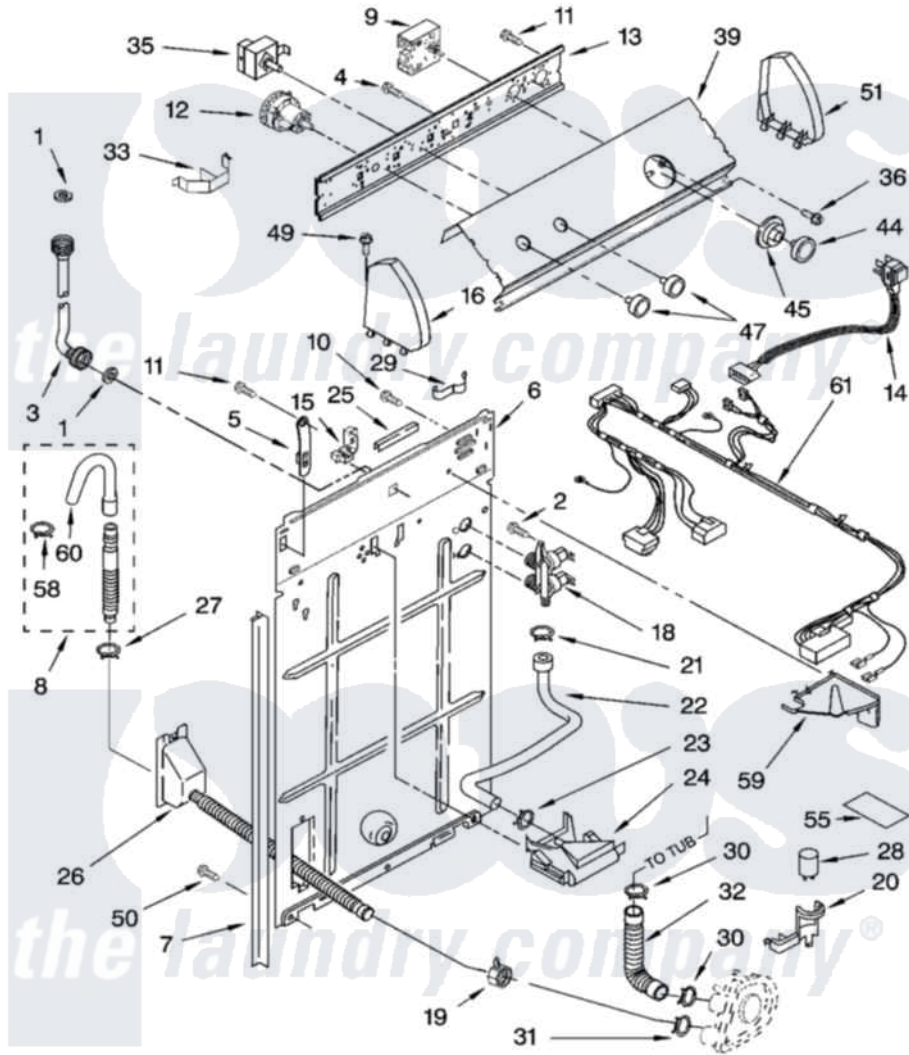

Whirlpool LSR6334LQ1 02 - CONTROLS AND REAR PANEL PARTS

CONTROLS AND REAR PANEL PARTS

For Model: LSR6334LQ1
(Designer White)

8180203

3

Whirlpool [Residential Whirlpool LSR6334LQ1 Washer Parts](#) Parts Diagram 02 - CONTROLS AND REAR PANEL PARTS
Click on the part number to view part

Item	Original Part Number	Replaced By	Status	Part Description
1	3976300	16123		Washer Inlet-Hose Miscellaneous Parts Must be Ordered Separately.
2	9740848			Screw, Mixing Valve Mounting
3	3949374	89503		Hose-Inlet
"	3949375	89503		Hose-Inlet
4	3400073			Screw, Ground
5	8318255	8568314		Strap, Console
6	3357978			Panel, Rear
7	62747			Pad, Rear Panel
8	3951609	285664		Hose
"	661577	285666		Hose
"	3357090	285702		Hose
9	3955489			Timer, Control
10	3351614			Screw, Gearcase Cover Mounting
11	90767			Screw, 8A X 3/8 HeX Washer Head Tapping

12	3366847	W10337780	Switch-WL
13	3948608		Bracket, Control
14	661661	285800	Cord-Power
15	3952821	285777	Relief-Str
16	8271365	279962	Endcap
18	3952164	285805	Valve-Inlet
19	3976395		Restraint, Hose
20	8318201	8318046	Clip, Capacitor
21	301958	596669	Clamp, Manifold
22	8541607	3357328	Hose, Vacuum Break
23	370450	596669	Clamp, Manifold
24	387606	3360977	Break-Vac
25	303294	3367669	Protector, Edge
26	8317940	W10358149	Drain Hose Assembly
27	3366912	356138	Clamp, Hose
28	661606	8572717	Capacitor, Motor Start
29	3347812	8528351	Clip
30	3363366	616099	Clamp
31	8317496	285655	Clamp, Hose
32	3951449	285871	Hose
33	8055003		Clip, Harness And Pressure Switch
35	661612	W10168256	Switch, Water Temperature
36	3400818		Screw, Timer Mounting
39	3955402		Panel, Console
44	8271345	3957824	Knob, Timer
45	8271351	3957849	Dial, Timer
47	8271339	3957799	Knob, Control
49	388326		Screw, 8-18 X 1.25
50	62863	3390631	Screw, 10-16 X 3/8
51	8271359	279962	Endcap
55	3976286		Shield, Capacitor
58	3366913	3357331	Clamp, Drain
59	8539874		Shield, Suds
60	3357027		Nozzle, Hose Drain
61	3955491		Wiring Harness