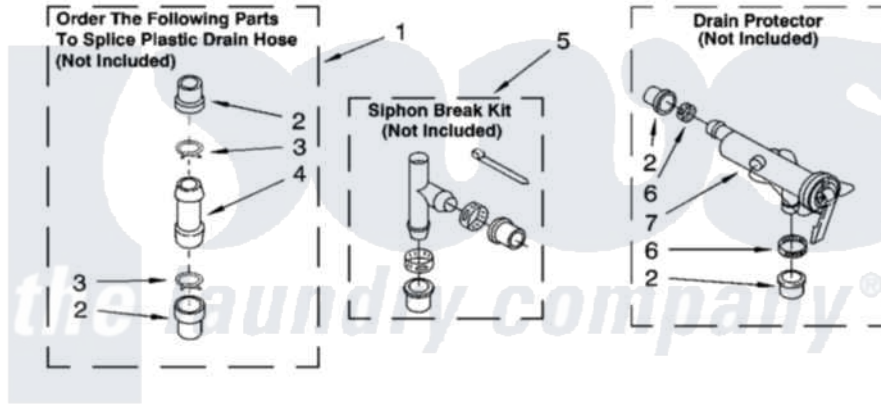

WATER SYSTEM PARTS

For Model: LSR6334LQ1
(Designer White)

WS400

8180203

13

[Whirlpool Residential Whirlpool LSR6334LQ1 Washer Parts](#) Parts Diagram 09 - WATER SYSTEM PARTS
Click on the part number to view part

Item	Original Part Number	Replaced By	Status	Part Description
1	285442			Water System Parts
2	285321			Water System Parts
3	370447	285655		Clamp, Hose
4	16272			Connector, Straight
5	285320			Water System Parts
6	65349	285655		Clamp, Hose
7	367031			Water System Parts