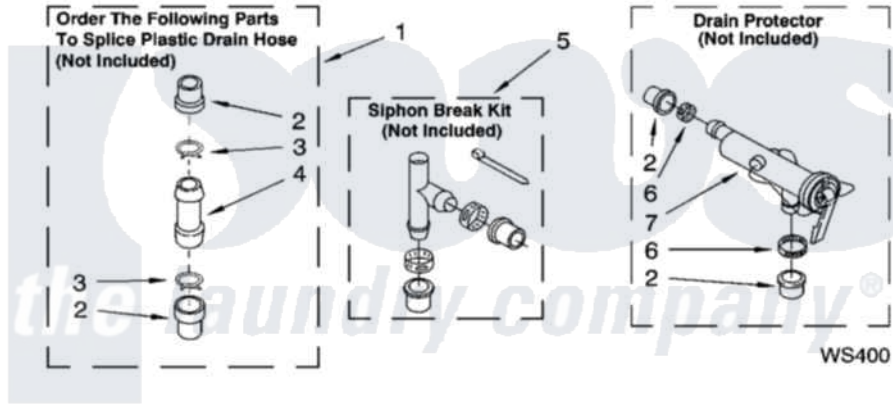

WATER SYSTEM PARTS

For Models: LSR8433KQ2, LSR8433KT2
(Designer White) (Biscuit)

8180207

13

Whirlpool [Residential Whirlpool LSR8433KQ2 Washer Parts](#) Parts Diagram 09 - WATER SYSTEM PARTS
Click on the part number to view part

Item	Original Part Number	Replaced By	Status	Part Description
1	285442			Water System Parts
2	285321			Water System Parts
3	370447	285655		Clamp, Hose
4	16272			Connector, Straight
5	285320			Water System Parts
6	65349	285655		Clamp, Hose
7	367031			Water System Parts