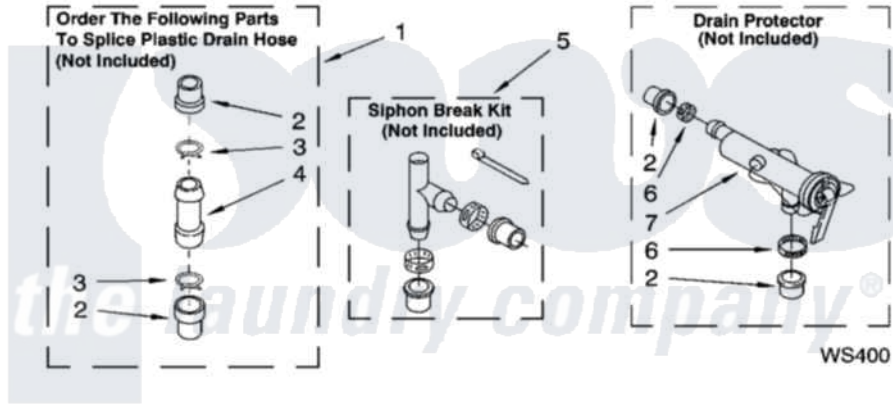

WATER SYSTEM PARTS

For Models: LSR8433KQ2, LSR8433KT2
(Designer White) (Biscuit)

8180207

13

[Whirlpool Residential Whirlpool LSR8433KT2 Washer Parts](#) Parts Diagram 09 - WATER SYSTEM PARTS
Click on the part number to view part

Item	Original Part Number	Replaced By	Status	Part Description
1	285442			Water System Parts
2	285321			Water System Parts
3	370447	285655		Clamp, Hose
4	16272			Connector, Straight
5	285320			Water System Parts
6	65349	285655		Clamp, Hose
7	367031			Water System Parts