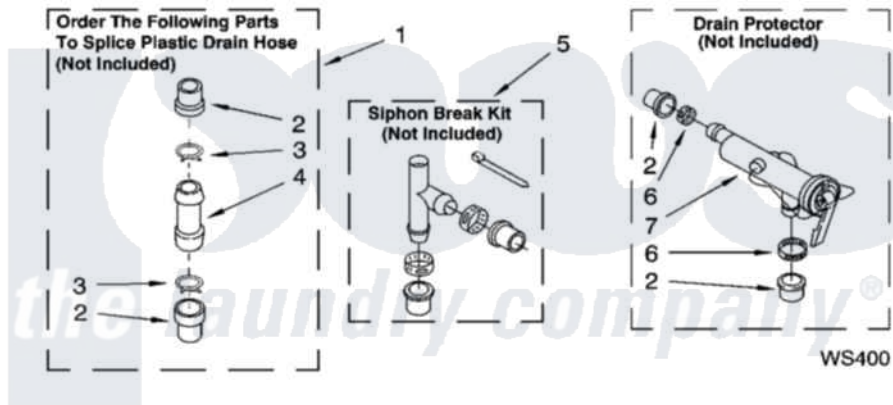

WATER SYSTEM PARTS

For Models: LSR9434PQ0, LSR9434PT0
(Designer White) (Biscuit)

8180378

13

[Whirlpool Residential Whirlpool LSR9434PT0 Washer Parts](#) Parts Diagram 09 - WATER SYSTEM PARTS
Click on the part number to view part

Item	Original Part Number	Replaced By	Status	Part Description
1	285442			Water System Parts
2	285321			Water System Parts
3	370447	285655		Clamp, Hose
4	16272			Connector, Straight
5	285320			Water System Parts
6	65349	285655		Clamp, Hose
7	367031			Water System Parts