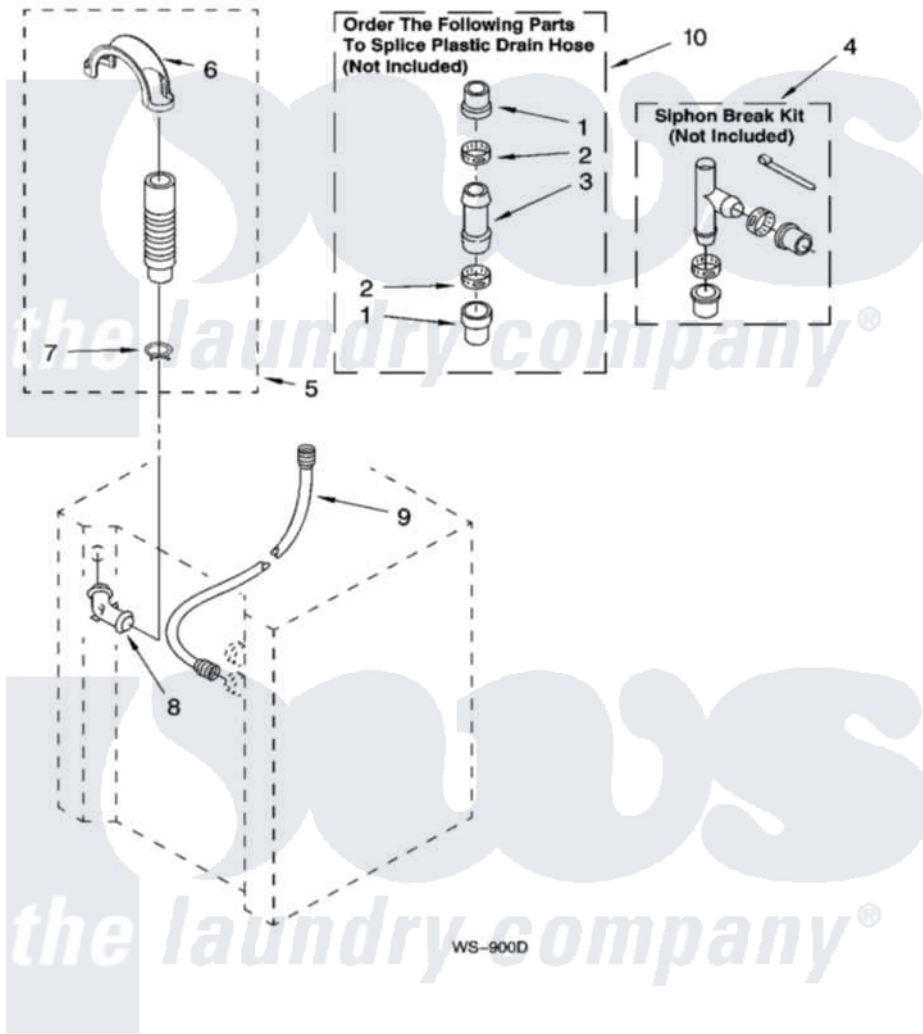

Whirlpool LTE5243DQ8 11 - WATER SYSTEM PARTS

WATER SYSTEM PARTS

For Models: LTE5243DQ8
(Designer White)

Whirlpool Residential Whirlpool LTE5243DQ8 Washer/Dryer Parts Parts Diagram 11 - WATER SYSTEM PARTS
Click on the part number to view part

Item	Original Part Number	Replaced By	Status	Part Description
1	285321			Water System Parts
2	65349	285655		Clamp, Hose
3	16272			Connector, Straight
4	285320			Water System Parts
5	661575	285664		Hose
"	W10108350			Hose, Corrugated Plastic Drain
"	661577	285666		Hose
6	8577378			U-Bend, Drain Hose
7	3357331			Clamp, Drain
8	356739	8557915		Connector, Hose
9	3354858	89503		Hose-Inlet
10	285442			Water System Parts