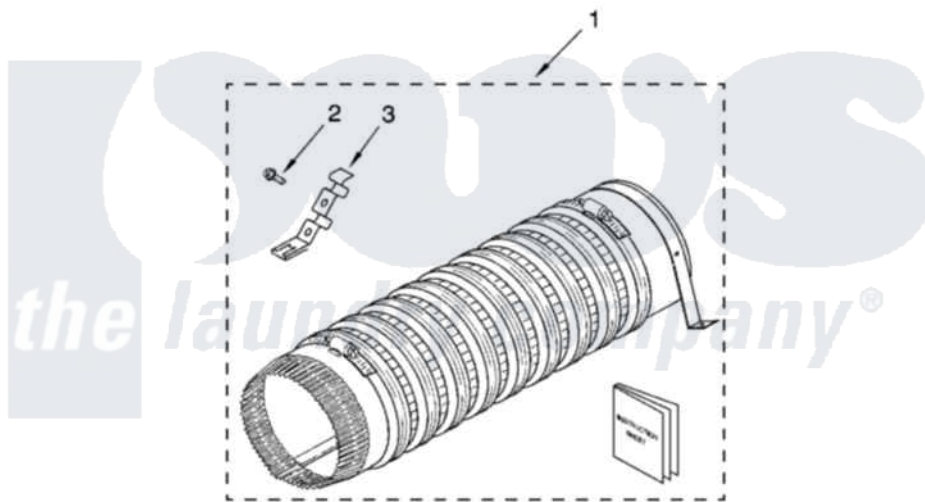

Whirlpool LTE5243DQ8 14 - PRODUCT ACCESSORY PARTS

PRODUCT ACCESSORY PARTS

For Models: LTE5243DQ8
(Designer White)

W10248252

17

Whirlpool [Residential Whirlpool LTE5243DQ8 Washer/Dryer Parts](#) Parts Diagram 14 - PRODUCT ACCESSORY PARTS

[Click on the part number to view part](#)

Item	Original Part Number	Replaced By	Status	Part Description
1	279823			Side Exhaust Extension Kit
2	488729			Screw
3	3395536			Clip