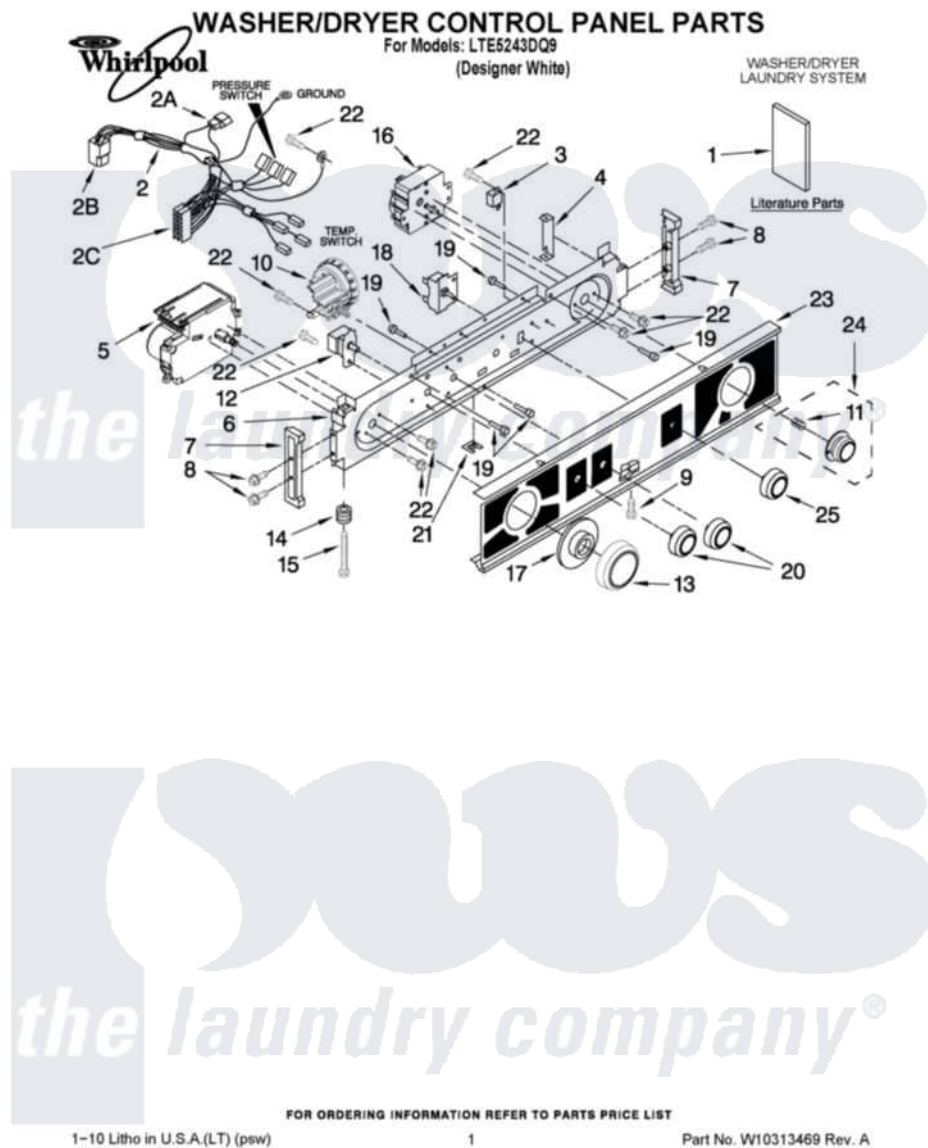

Whirlpool LTE5243DQ9 01 - WASHER/DRYER CONTROL PANEL PARTS

Whirlpool Residential Whirlpool LTE5243DQ9 Washer/Dryer Parts Parts Diagram 01 - WASHER/DRYER CONTROL PANEL PARTS

Click on the part number to view part

Item	Original Part Number	Replaced By	Status	Part Description
1	W10222387		Not Available	Installation Instructions
"	W10196553		Not Available	Guide, Use & Care
"	W10293897		Not Available	ENERGY GUIDE
"	8542754		Not Available	Sheet, Cycle Feature
"	8576808		Not Available	Wiring Diagram
2	W10278751			Harness, Console Wiring
"	3350130			Plug, Terminal
"	696073			Receptacle, Connector
"	3948614			Disconnect Block
3	694419			Mini-Buzzer
4	692983			Lock, Console
5	3952499			Timer, Control
6	8528154			Bracket, Control
7	692993			End Cap, Console
8	348689			Screw, End Cap Mounting
9	694091			Trim, Side Right Hand

10	W10231404	Switch, Water Level
11	688805	Clip, Spring Knob
12	8054142	Switch, Water Temperature
13	3957821	Knob, Timer
14	693151	Spring, Console Lock
15	3400860	Screw, Console Lock
16	3406720	Timer, Control
17	3957841	Dial, Timer
18	3977456	Switch, Push-To-Start
19	693152	Bumper, Console
20	3957796	Knob, Control
21	694037	Clip, Console
22	8533971	90767 Screw, 8A X 3/8 HeX Washer Head Tapping
23	3977194	Panel, Control
24	3957752	Knob, Timer
25	3957800	Knob, Push-To-Start