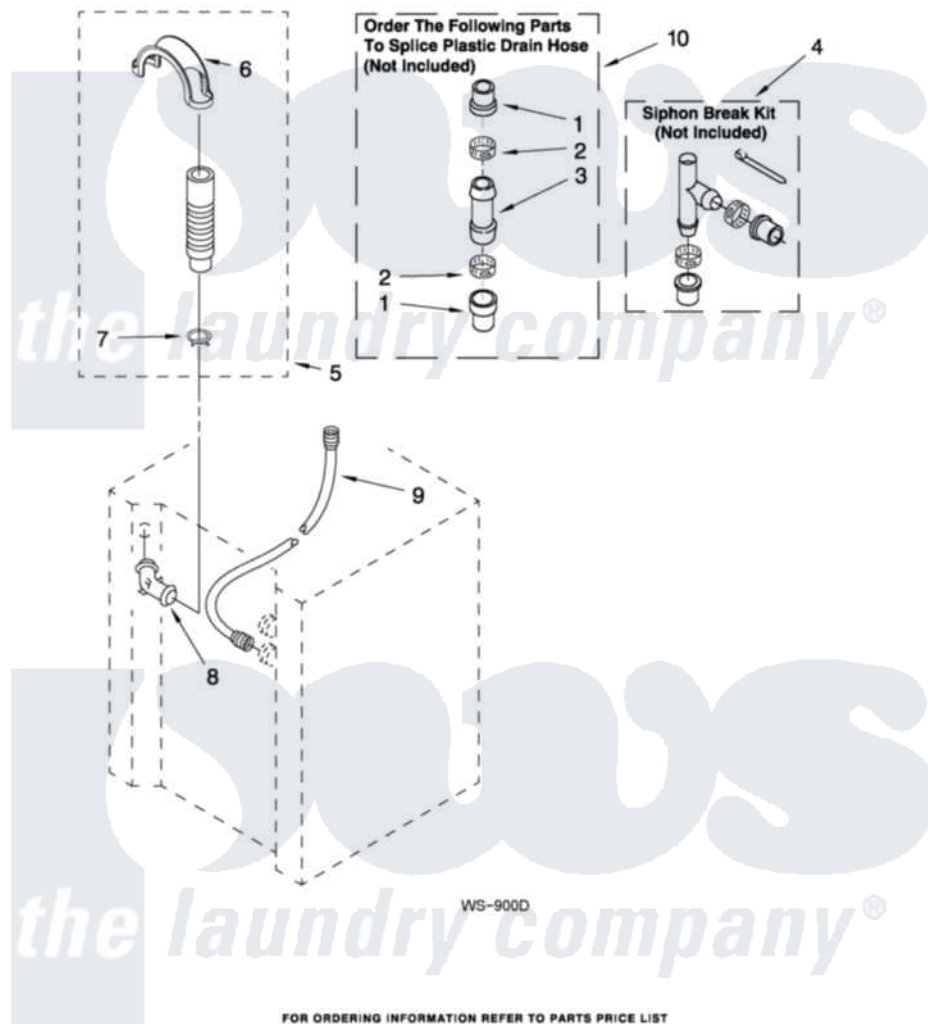

Whirlpool LTE5243DQ9 11 - WATER SYSTEM PARTS

WATER SYSTEM PARTS

For Models: LTE5243DQ9
(Designer White)

14

W10313469

Whirlpool [Residential Whirlpool LTE5243DQ9 Washer/Dryer Parts](#) Parts Diagram 11 - WATER SYSTEM PARTS
Click on the part number to view part

Item	Original Part Number	Replaced By	Status	Part Description
1	285321			Water System Parts
2	65349	285655		Clamp, Hose
3	16272			Connector, Straight
4	285320			Water System Parts
5	661575	285664		Hose
"	W10108350			Hose, Corrugated Plastic Drain
"	661577	285666		Hose
6	8577378			U-Bend, Drain Hose
7	3357331			Clamp, Drain
8	356739	8557915		Connector, Hose
9	3354858	89503		Hose-Inlet
10	285442			Water System Parts