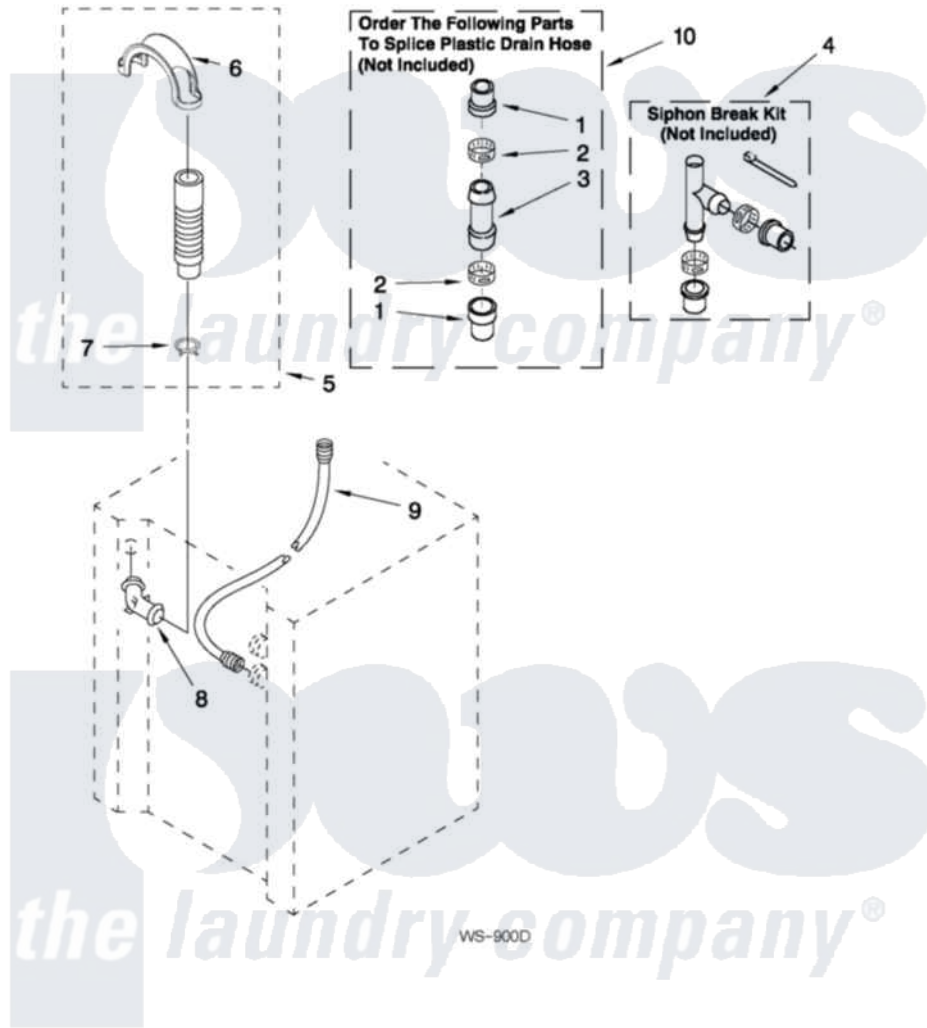

# Whirlpool LTE5243DQA 11 - WATER SYSTEM PARTS

## WATER SYSTEM PARTS

For Model: LTE5243DQA  
(Designer White)

FOR ORDERING INFORMATION REFER TO PARTS PRICE LIST

Whirlpool [Residential Whirlpool LTE5243DQA Washer/Dryer Parts](#) Parts Diagram 11 - WATER SYSTEM PARTS  
Click on the part number to view part

Item	Original Part Number	Replaced By	Status	Part Description
1	<a href="#">285321</a>			Water System Parts
2	65349	<a href="#">285655</a>		Clamp, Hose
3	<a href="#">16272</a>			Connector, Straight
4	<a href="#">285320</a>			Water System Parts
5	661575	<a href="#">285664</a>		Hose
NI	<a href="#">W10108350</a>			Hose, Corrugated Plastic Drain
"	661577	<a href="#">285666</a>		Hose
6	<a href="#">8577378</a>			U-Bend, Drain Hose
7	<a href="#">3357331</a>			Clamp, Drain
8	356739	<a href="#">8557915</a>		Connector, Hose
9	3354858	<a href="#">89503</a>		Hose-Inlet
10	<a href="#">285442</a>			Water System Parts