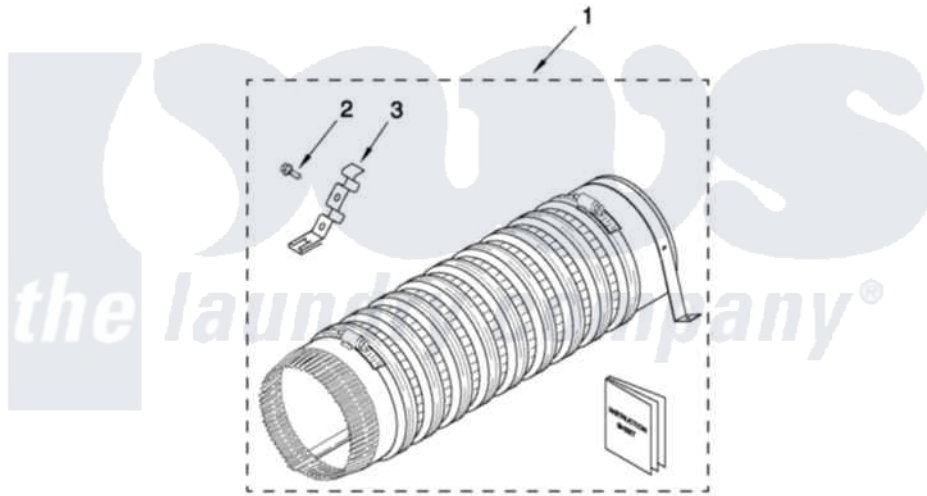

Whirlpool LTE5243DQA 14 - PRODUCT ACCESSORY PARTS

PRODUCT ACCESSORY PARTS

For Model: LTE5243DQA
(Designer White)

FOR ORDERING INFORMATION REFER TO PARTS PRICE LIST

W10416541

17

Whirlpool [Residential Whirlpool LTE5243DQA Washer/Dryer Parts](#) Parts Diagram 14 - PRODUCT ACCESSORY PARTS

[Click on the part number to view part](#)

Item	Original Part Number	Replaced By	Status	Part Description
1	279823			Side Exhaust Extension Kit
2	488729			Screw
3	3395536			Clip