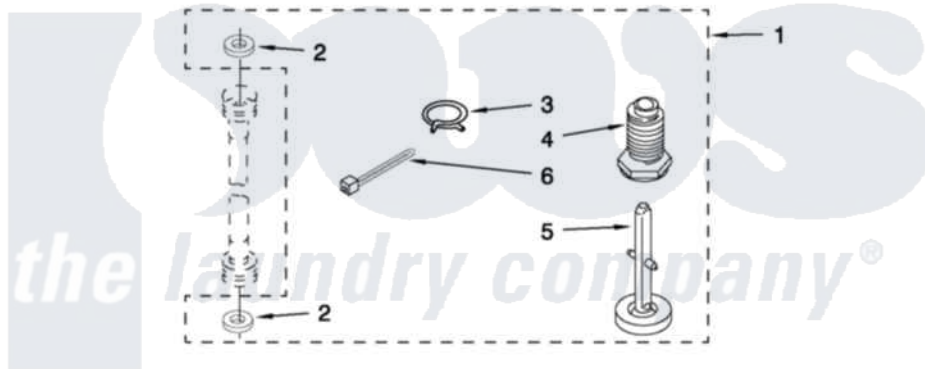

Whirlpool LTE5243DQA 15 - MISCELLANEOUS PARTS

MISCELLANEOUS PARTS

For Model: LTE5243DQA
(Designer White)

FOR ORDERING INFORMATION REFER TO PARTS PRICE LIST

18

W10416541

Whirlpool [Residential Whirlpool LTE5243DQA Washer/Dryer Parts](#) Parts Diagram 15 - MISCELLANEOUS PARTS
Click on the part number to view part

Item	Original Part Number	Replaced By	Status	Part Description
1	W10112403			Miscellaneous Parts Bag
2	16123			Washer Inlet-Hose Miscellaneous Parts Must be Ordered Separately.
3	370445	285655		Clamp, Hose
4	367594			Foot, Front
5	358594			Foot, Rear
6	3347869	W10339879		Tie, Cable