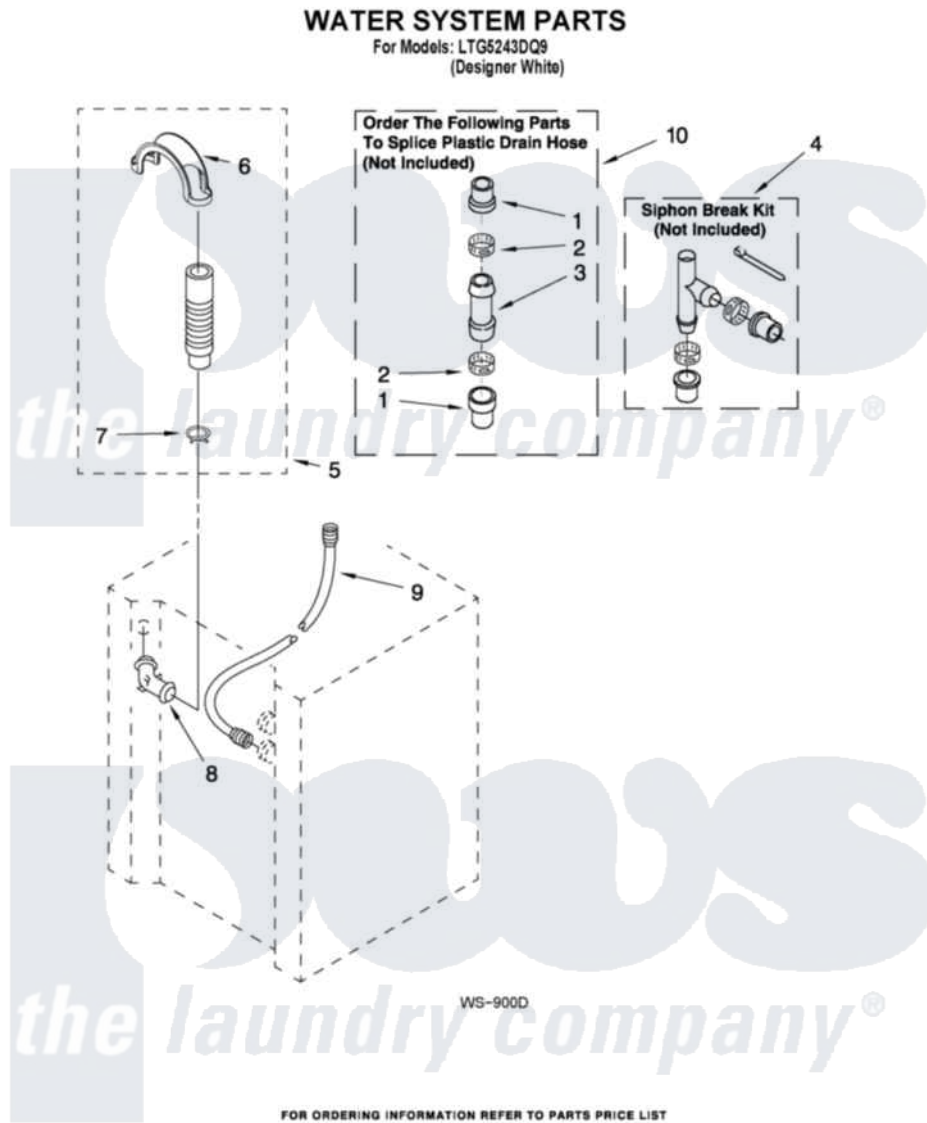

Whirlpool LTG5243DQ9 11 - WATER SYSTEM PARTS

Whirlpool [Residential Whirlpool LTG5243DQ9 Washer/Dryer Parts](#) Parts Diagram 11 - WATER SYSTEM PARTS
Click on the part number to view part

Item	Original Part Number	Replaced By	Status	Part Description
1	285321			Water System Parts
2	65349	285655		Clamp, Hose
3	16272			Connector, Straight
4	285320			Water System Parts
5	661575	285664		Hose
"	W10108350			Hose, Corrugated Plastic Drain
"	661577	285666		Hose
6	8577378			U-Bend, Drain Hose
7	3357331			Clamp, Drain
8	356739	8557915		Connector, Hose
9	3354858	89503		Hose-Inlet
10	285442			Water System Parts