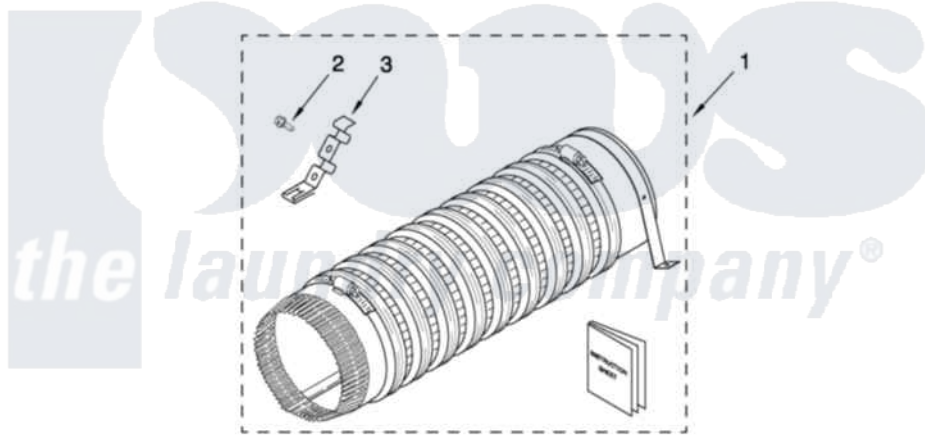

# Whirlpool LTG5243DQ9 14 - PRODUCT ACCESSORY PARTS

## PRODUCT ACCESSORY PARTS

For Models: LTG5243DQ9  
(Designer White)

W10323788

FOR ORDERING INFORMATION REFER TO PARTS PRICE LIST

17

Whirlpool [Residential Whirlpool LTG5243DQ9 Washer/Dryer Parts](#) Parts Diagram 14 - PRODUCT ACCESSORY PARTS

[Click on the part number to view part](#)

Item	Original Part Number	Replaced By	Status	Part Description
1	<a href="#">279823</a>			Side Exhaust Extension Kit
2	<a href="#">488729</a>			Screw
3	<a href="#">3395536</a>			Clip