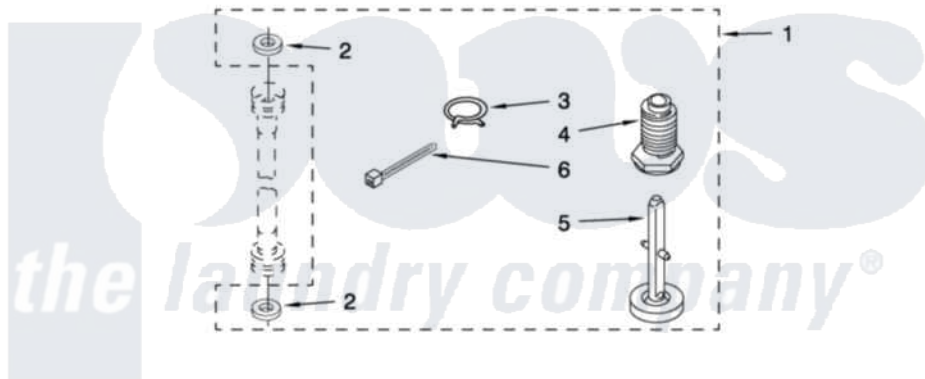

Whirlpool LTG5243DQ9 15 - MISCELLANEOUS PARTS

MISCELLANEOUS PARTS

For Models: LTG5243DQ9
(Designer White)

FOR ORDERING INFORMATION REFER TO PARTS PRICE LIST

18

W10323786

Whirlpool [Residential Whirlpool LTG5243DQ9 Washer/Dryer Parts](#) Parts Diagram 15 - MISCELLANEOUS PARTS
Click on the part number to view part

Item	Original Part Number	Replaced By	Status	Part Description
1	W10112403			Miscellaneous Parts Bag
2	16123			Washer Inlet-Hose Miscellaneous Parts Must be Ordered Separately.
3	370445	285655		Clamp, Hose
4	367594			Foot, Front
5	358594			Foot, Rear
6	3347869	W10339879		Tie, Cable