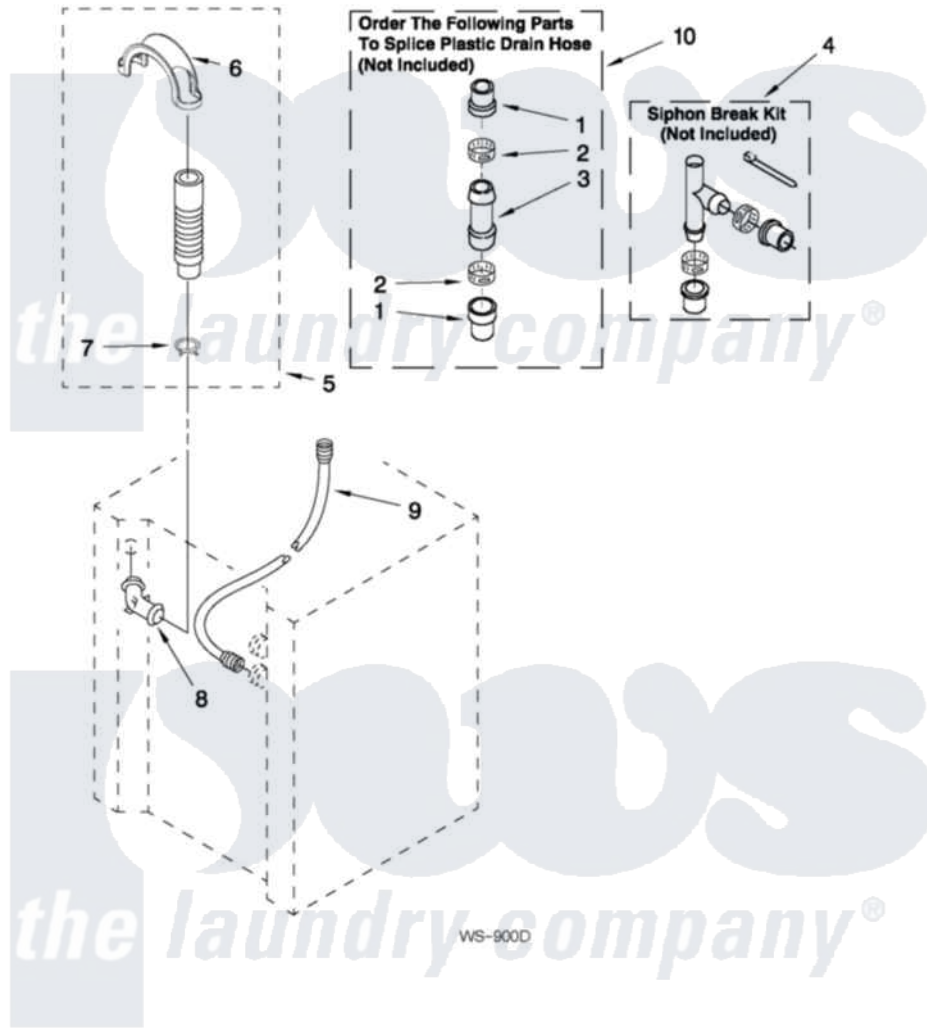

Whirlpool LTG5243DQA 11 - WATER SYSTEM PARTS

WATER SYSTEM PARTS

For Models: LTG6243DQA
(Designer White)

FOR ORDERING INFORMATION REFER TO PARTS PRICE LIST

Whirlpool Residential Whirlpool LTG5243DQA Washer/Dryer Parts Parts Diagram 11 - WATER SYSTEM PARTS
Click on the part number to view part

| Item | Original Part Number | Replaced By | Status | Part Description |
|------|---------------------------|-------------------------|--------|--------------------------------|
| 1 | 285321 | | | Water System Parts |
| 2 | 65349 | 285655 | | Clamp, Hose |
| 3 | 16272 | | | Connector, Straight |
| 4 | 285320 | | | Water System Parts |
| 5 | 661575 | 285664 | | Hose |
| " | W10108350 | | | Hose, Corrugated Plastic Drain |
| " | 661577 | 285666 | | Hose |
| 6 | 8577378 | | | U-Bend, Drain Hose |
| 7 | 3357331 | | | Clamp, Drain |
| 8 | 356739 | 8557915 | | Connector, Hose |
| 9 | 3354858 | 89503 | | Hose-Inlet |
| 10 | 285442 | | | Water System Parts |