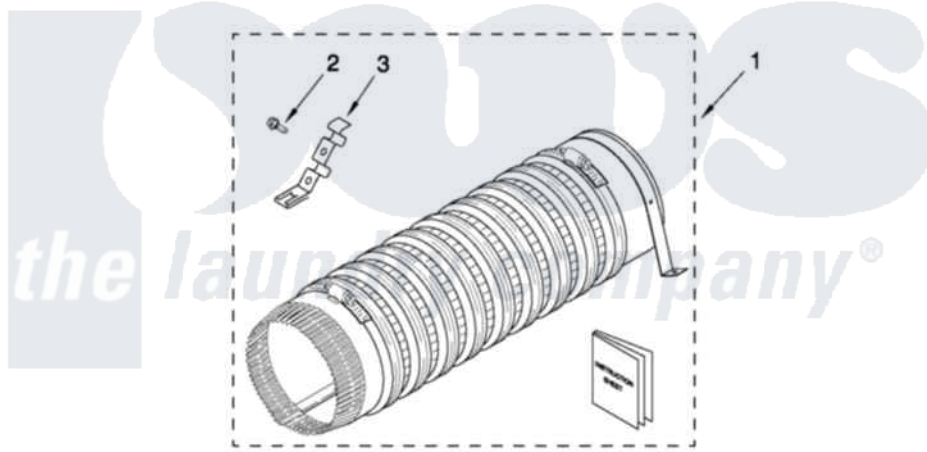

# Whirlpool LTG5243DQA 14 - PRODUCT ACCESSORY PARTS

## PRODUCT ACCESSORY PARTS

For Models: LTG5243DQA  
(Designer White)

FOR ORDERING INFORMATION REFER TO PARTS PRICE LIST

W10416582

17

Whirlpool [Residential Whirlpool LTG5243DQA Washer/Dryer Parts](#) Parts Diagram 14 - PRODUCT ACCESSORY PARTS

[Click on the part number to view part](#)

Item	Original Part Number	Replaced By	Status	Part Description
1	<a href="#">279823</a>			Side Exhaust Extension Kit
2	<a href="#">488729</a>			Screw
3	<a href="#">3395536</a>			Clip