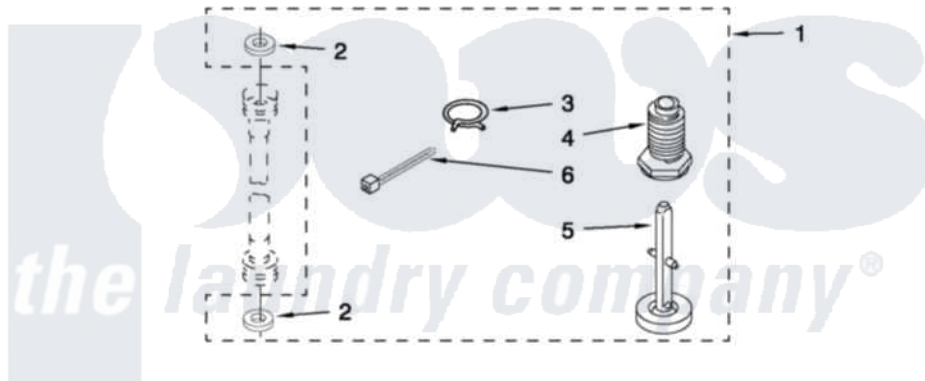

MISCELLANEOUS PARTS

For Models: LTG5243DQA
(Designer White)

FOR ORDERING INFORMATION REFER TO PARTS PRICE LIST

Whirlpool [Residential Whirlpool LTG5243DQA Washer/Dryer Parts](#) Parts Diagram 15 - MISCELLANEOUS PARTS
Click on the part number to view part

Item	Original Part Number	Replaced By	Status	Part Description
1	W10112403			Miscellaneous Parts Bag
2	16123			Washer Inlet-Hose Miscellaneous Parts Must be Ordered Separately.
3	370445	285655		Clamp, Hose
4	367594			Foot, Front
5	358594			Foot, Rear
6	3347869	W10339879		Tie, Cable