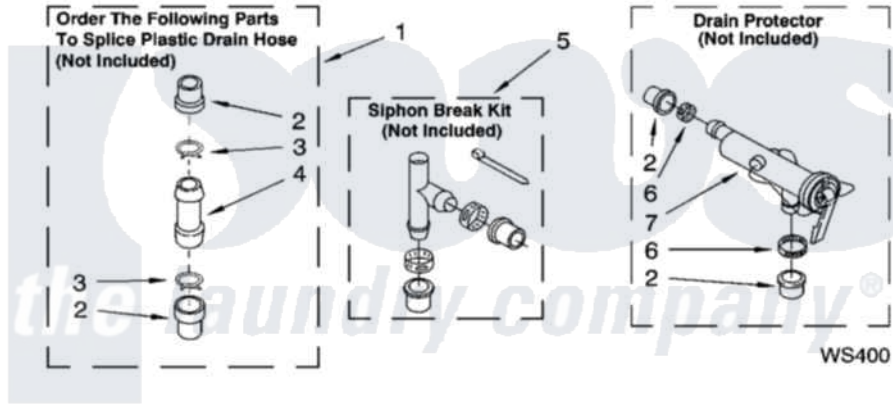

WATER SYSTEM PARTS

For Model: LXR6432JQ3
(Designer White)

8180209

13

Whirlpool [Residential Whirlpool LXR6432JQ3 Washer Parts](#) Parts Diagram 09 - WATER SYSTEM PARTS
Click on the part number to view part

Item	Original Part Number	Replaced By	Status	Part Description
1	285442			Water System Parts
2	285321			Water System Parts
3	370447	285655		Clamp, Hose
4	16272			Connector, Straight
5	285320			Water System Parts
6	65349	285655		Clamp, Hose
7	367031			Water System Parts