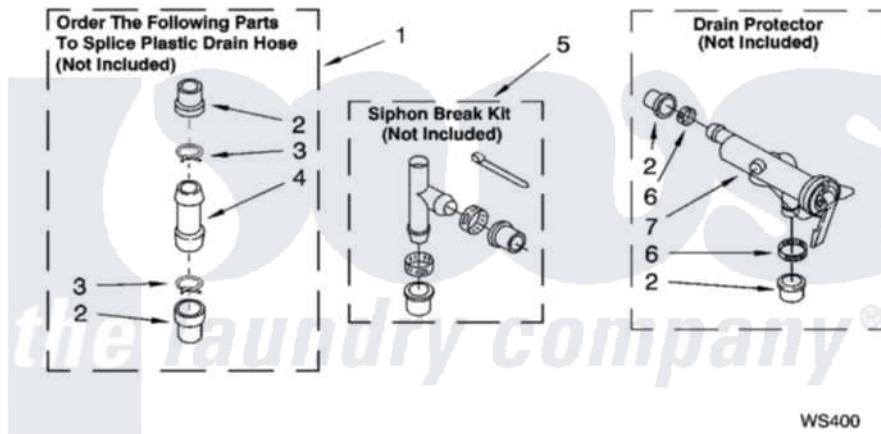

WATER SYSTEM PARTS

For Models: LXR7244JQ2, LXR7244JT2
(Designer White) (Biscuit)

WS400

8180098

11

[Whirlpool Residential Whirlpool LXR7244JQ2 Washer Parts](#) Parts Diagram 07 - WATER SYSTEM PARTS
Click on the part number to view part

Item	Original Part Number	Replaced By	Status	Part Description
1	285442			Water System Parts
2	285321			Water System Parts
3	370447	285655		Clamp, Hose
4	16272			Connector, Straight
5	285320			Water System Parts
6	65349	285655		Clamp, Hose
7	367031			Water System Parts