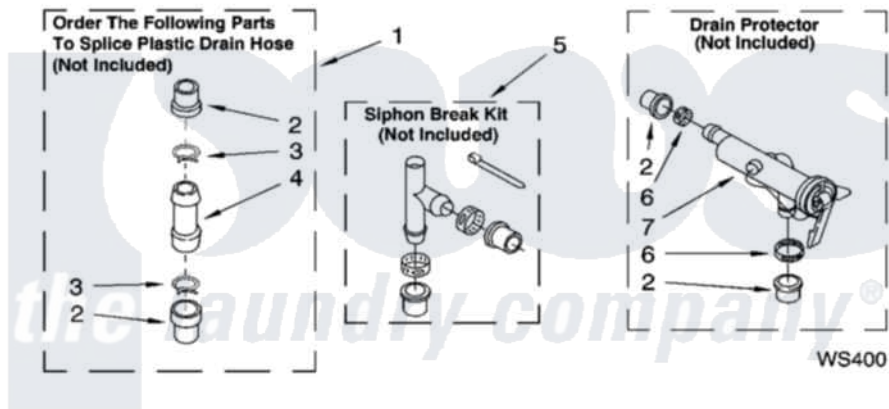

WATER SYSTEM PARTS

For Models: LXR7244PQ4, LXR7244PT4
(Designer White) (Biscuit)

8180064

11

Whirlpool [Residential Whirlpool LXR7244PQ4 Washer Parts](#) Parts Diagram 07 - WATER SYSTEM PARTS
Click on the part number to view part

Item	Original Part Number	Replaced By	Status	Part Description
1	285442			Water System Parts
2	285321			Water System Parts
3	370447	285655		Clamp, Hose
4	16272			Connector, Straight
5	285320			Water System Parts
6	65349	285655		Clamp, Hose
7	367031			Water System Parts