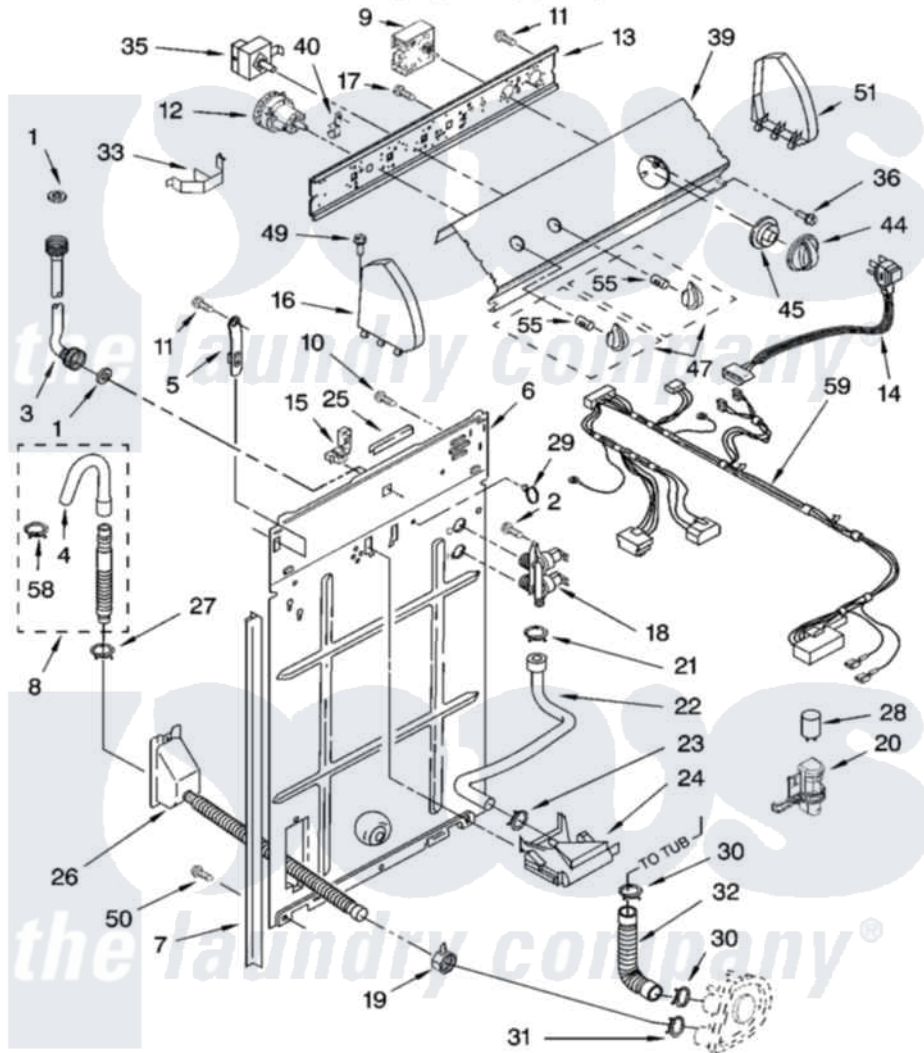

## CONTROLS AND REAR PANEL PARTS

For Models: LXR7244PQ3, LXR7244PT3  
(Designer White) (Biscuit)

8180834

3

Whirlpool [Residential Whirlpool LXR7244PT3 Washer Parts](#) Parts Diagram 02 - CONTROLS AND REAR PANEL PARTS  
Click on the part number to view part

Item	Original Part Number	Replaced By	Status	Part Description
1	3976300	<a href="#">16123</a>		Washer Inlet-Hose Miscellaneous Parts Must be Ordered Separately.
2	<a href="#">9740848</a>			Screw, Mixing Valve Mounting
3	8571377	<a href="#">89503</a>		Hose-Inlet
"	8571378	<a href="#">89503</a>		Hose-Inlet
4	<a href="#">3357027</a>			Nozzle, Hose Drain
5	<a href="#">8568314</a>			Strap, Console
6	<a href="#">3357978</a>			Panel, Rear
7	<a href="#">62747</a>			Pad, Rear Panel
8	3951609	<a href="#">285664</a>		Hose
"	661577	<a href="#">285666</a>		Hose
"	3357090	<a href="#">285702</a>		Hose
9	<a href="#">8541939</a>			Timer, Control
10	<a href="#">3351614</a>			Screw, Gearcase Cover Mounting
11	<a href="#">90767</a>			Screw, 8A X 3/8 HeX Washer Head Tapping