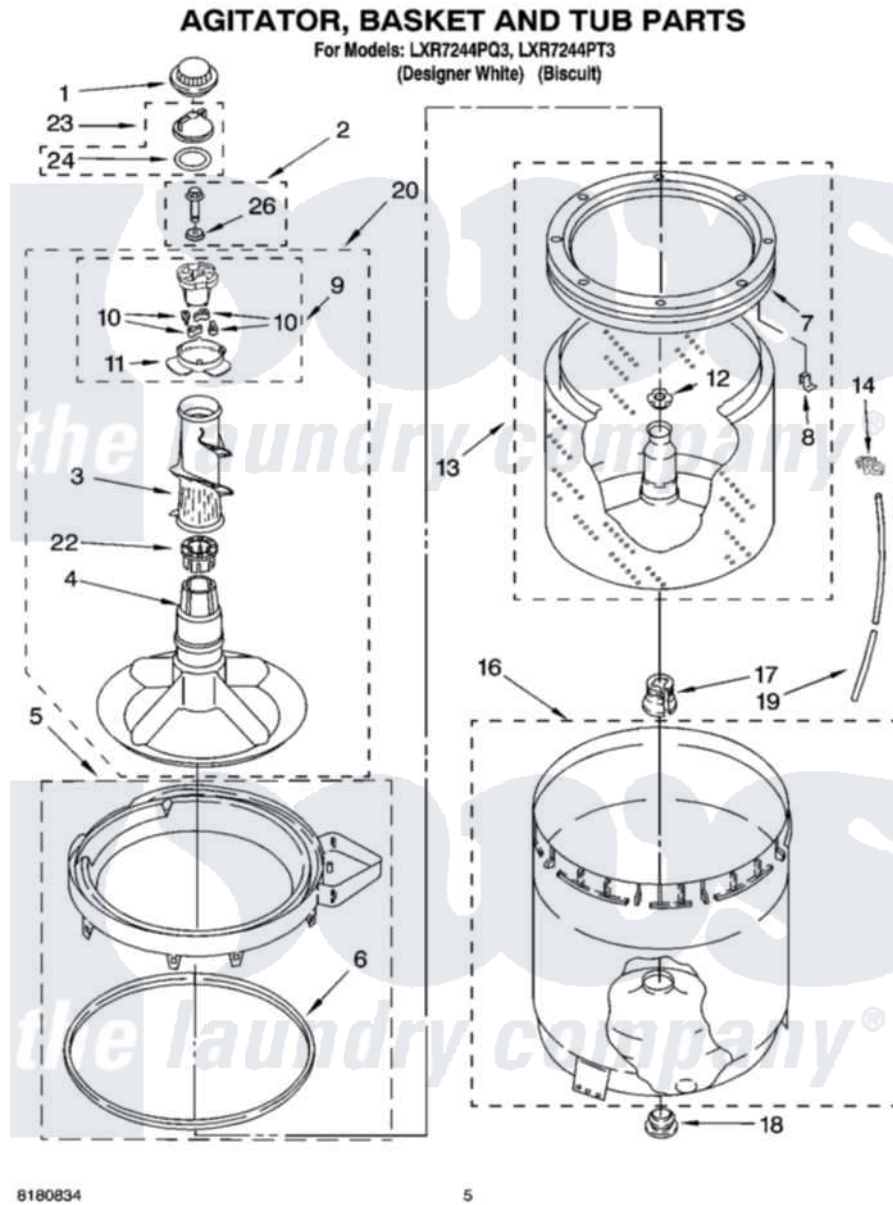

Whirlpool LXR7244PT3 03 - AGITATOR, BASKET AND TUB PARTS

Whirlpool Residential Whirlpool LXR7244PT3 Washer Parts Parts Diagram 03 - AGITATOR, BASKET AND TUB PARTS
Click on the part number to view part

Item	Original Part Number	Replaced By	Status	Part Description
1	3355758			Cap, Agitator
2	358237			Screw And Washer
3	3349019			Auger, Agitator
4	3350830			Agitator
5	3360611			Tub Ring And Gasket Assembly
6	3359586			Gasket, Tub Ring
7	3956205			Balance Ring
8	8519815			Clip, Balance Ring
9	3363663	285811		Cam-Agitator
10	3366877	80040		Dog-Agitator
11	3363661			Bearing, Driven Cam
12	21366			Nut, Spanner
13	3956206	3956207		Basket And Balance Ring
14	2219077			Clip, Pressure Switch Hose
16	63125			Tub
17	389140			Tub Block, Basket Drive

18	383727		Gasket, Centerpodt
19	3347780	353244	Hose, Pressure Switch
20	3350829	285574	Large Ring
22	3350389	285587	Washer
23	3354733	W10074580	Cap, Barrier
24	3348855	W10072840	Fabric Softener
26	3949550		Washer