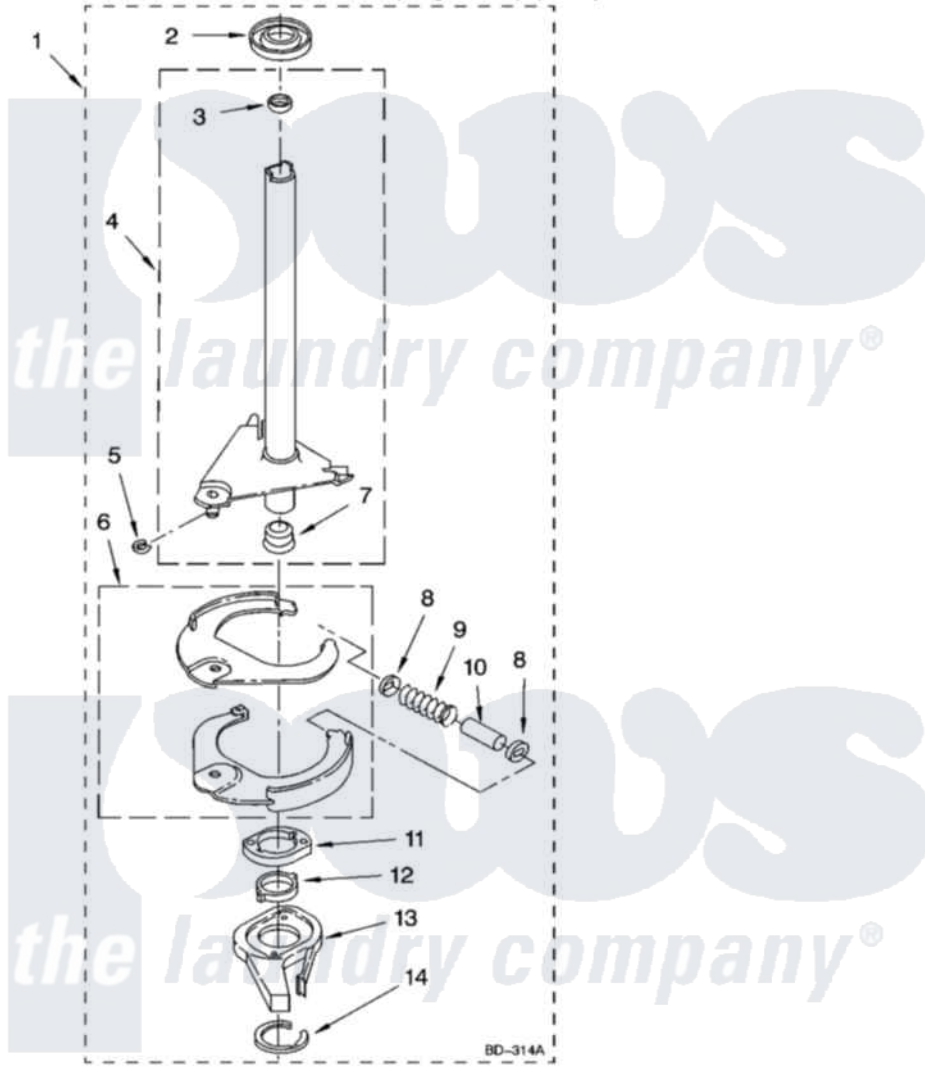

Whirlpool LXR7244PT3 08 - BRAKE AND DRIVE TUBE PARTS

BRAKE AND DRIVE TUBE PARTS

For Models: LXR7244PQ3, LXR7244PT3
(Designer White) (Biscuit)

12

8180834

Whirlpool Residential Whirlpool LXR7244PT3 Washer Parts Parts Diagram 08 - BRAKE AND DRIVE TUBE PARTS
Click on the part number to view part

Item	Original Part Number	Replaced By	Status	Part Description
1	388951	285792		Basketdrive
2	62658			Ring, Thrust
3	356427			Seal, Spin Pinion
4	64027	64208		Tube-Spin
5	64035	W10083190		Ring, Retaining
6	64232	285438		Shoe-Brake
7	62703	8546462		"T" Bearing, Spin Tube
8	3353956	285658		Sleeve
9	62647		Not Available	Spring, Brake
10	3355360	285658		Sleeve
11	661516	8546461		Cam, Brake Release
12	63022			Sleeve, Cam
13	64194	285790		Lining
14	90368	W10083200		Ring, Retaining
"	N/A		Not Available	FOLLOWING PARTS NOT ILLUSTRATED
"	285208			Lubricant