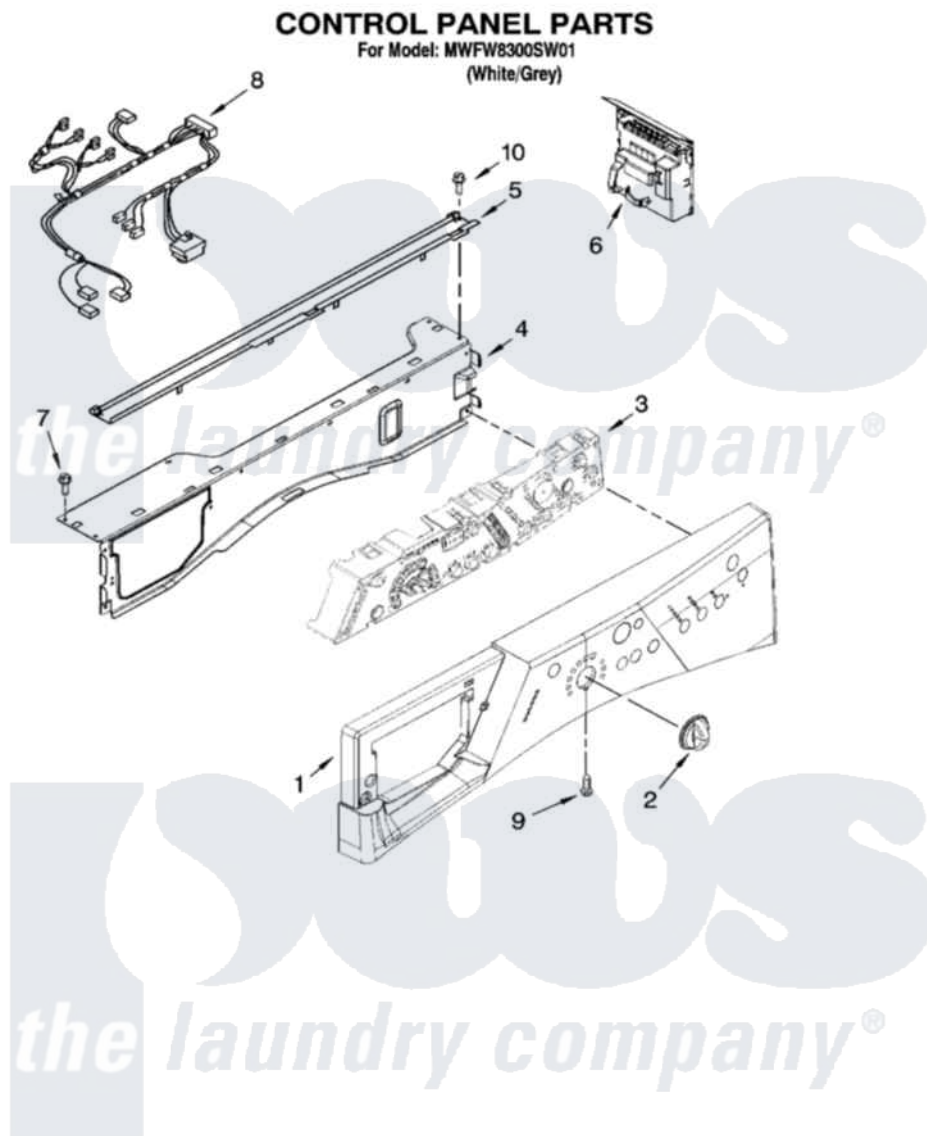

# Whirlpool MFW8300SW01 03 - CONTROL PANEL PARTS

4

W10128754

Whirlpool [Residential Whirlpool MFW8300SW01 Washer Parts](#) Parts Diagram 03 - CONTROL PANEL PARTS  
Click on the part number to view part

Item	Original Part Number	Replaced By	Status	Part Description
1	<a href="#">W10099593</a>			Panel, Control
2	<a href="#">8574963</a>			Knob, Control
3	<a href="#">8571903</a>			User Interface
4	8540558	<a href="#">W10240776</a>		Brace, Top Front
5	<a href="#">8540839</a>			Channel, Water
6	W10110072	<a href="#">W10205839</a>		Control-Elec
7	3390647	<a href="#">488729</a>		Screw
8	W10118622	<a href="#">W10169929</a>		Harness, Wiring
9	8540282	<a href="#">8181661</a>		Screw, Actuator
10	W10015090	<a href="#">489442</a>		Screw 3 2217757 Roller, Front