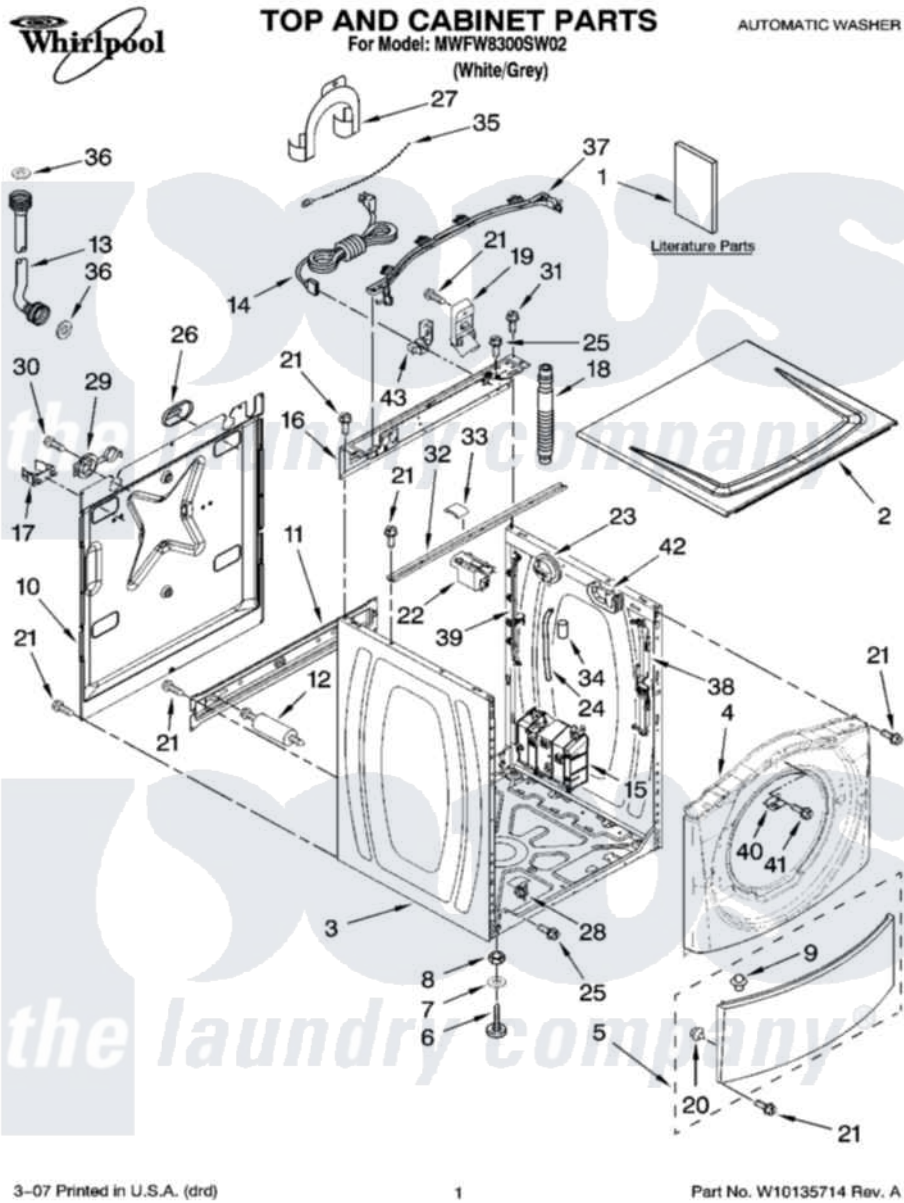

# Whirlpool MFW8300SW02 01 - TOP AND CABINET PARTS

Whirlpool Residential Whirlpool MFW8300SW02 Washer Parts Parts Diagram 01 - TOP AND CABINET PARTS  
 Click on the part number to view part

Item	Original Part Number	Replaced By	Status	Part Description
1	W10078823		Not Available	Use & Care Guide
"	<a href="#">W10071760</a>			Tech Sheet
"	W10119681		Not Available	Energy Guide
2	8540716	<a href="#">W10303994</a>		Top
3	8540548	<a href="#">W10410294</a>		Cabinet
4	8540572	<a href="#">8540746</a>		Panel
5	8540813	<a href="#">8540664</a>		Toe Panel
6	<a href="#">W10001130</a>			Foot, Levelling
7	<a href="#">487576</a>			Washer, Nylon
8	<a href="#">3359452</a>			Nut, Lock
9	<a href="#">8518891</a>			Rivet
10	<a href="#">8540582</a>			Panel, Rear
11	8540583	<a href="#">W10189659</a>		Brace, Transport
12	8540199	<a href="#">W10285622</a>		Bolt
13	8571377	<a href="#">89503</a>		Hose-Inlet
"	8571378	<a href="#">89503</a>		Hose-Inlet