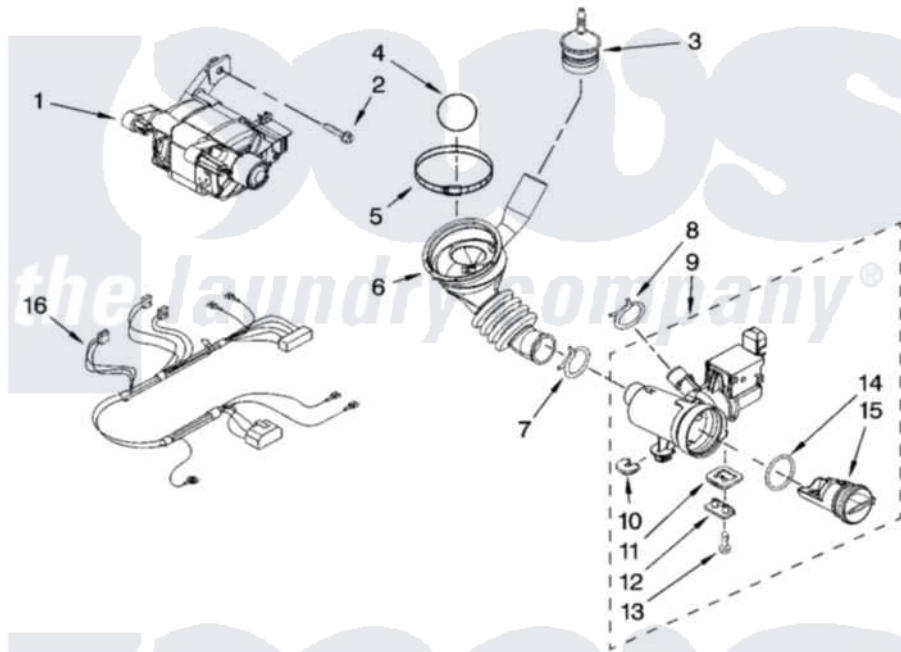

Whirlpool MFW8300SW02 05 - PUMP AND MOTOR PARTS

PUMP AND MOTOR PARTS

For Model: MFW8300SW02

(White/Grey)

Whirlpool [Residential Whirlpool MFW8300SW02 Washer Parts](#) Parts Diagram 05 - PUMP AND MOTOR

PARTS

[Click on the part number to view part](#)

Item	Original Part Number	Replaced By	Status	Part Description
1	8540133	W10140579		Motor, Drive
2	8540134			Bolt, Motor
3	8540180	W10405608		Air Trap
4	8540013			Ball
5	8540008			Clamp
6	8540012			Hose, Tub To Pump
7	370448	616099		Clamp
8	356138			Clamp, Hose
9	8540024	W10130913		Pump
10	W10034820			Foot, Rubber
11	W10034830			Foot, Rubber
12	8540033			Cap, Right Foot
13	8533964			Screw, 10-16 X 1.25
14	8540025	W10130913		Pump
15	8540996	W10130913		Pump
16	8540704	W10166995		Harness, Motor