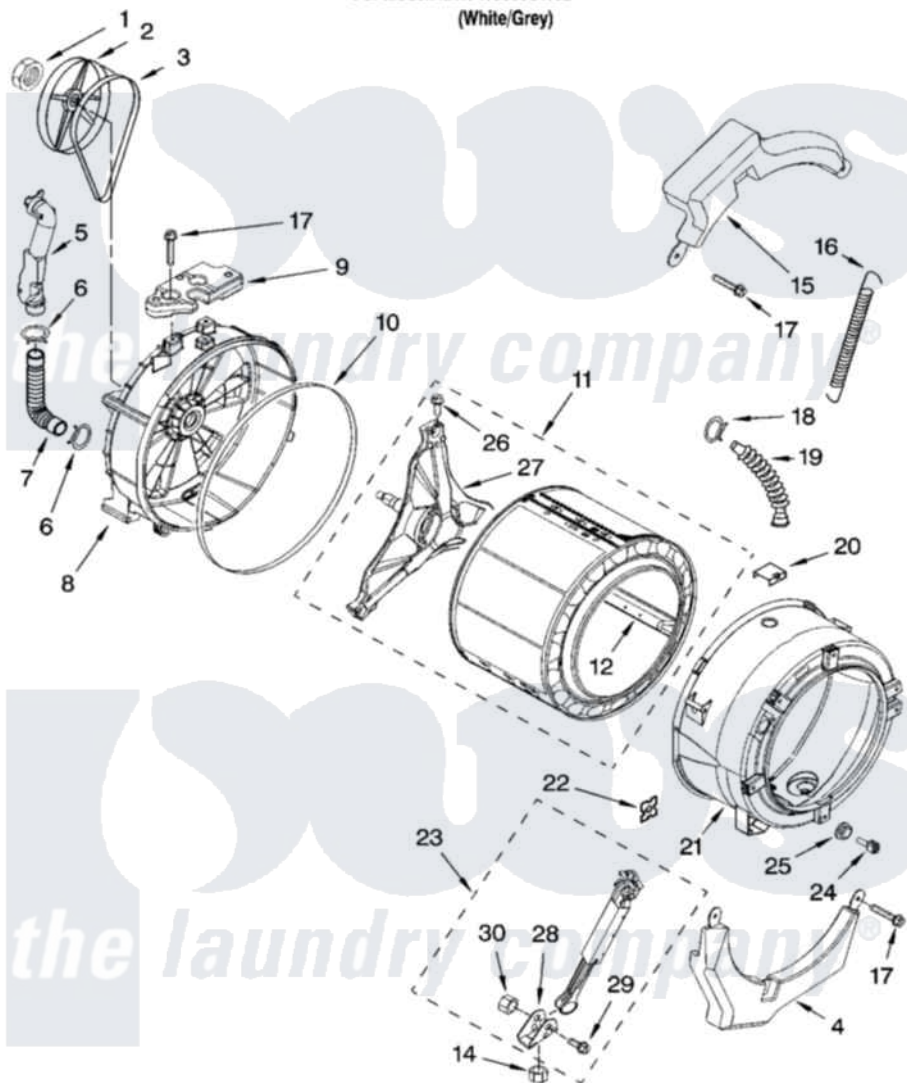

Whirlpool MFW8300SW02 06 - TUB AND BASKET PARTS, OPTIONAL PARTS (NOT INCLUDED)

TUB AND BASKET PARTS

For Model: MFW8300SW02

(White/Grey)

W10135714

7

Whirlpool [Residential Whirlpool MFW8300SW02 Washer Parts](#) Parts Diagram 06 - TUB AND BASKET PARTS, OPTIONAL PARTS (NOT INCLUDED).
Click on the part number to view part

Item	Original Part Number	Replaced By	Status	Part Description
1	8533999	W10283361		Nut, Pulley
2	8540088C			Pulley
3	8540101			Belt, Drive
4	8540600	W10200297		Counterwgt
5	W10112169			Pipe, Ventilation
6	8540010	W10208156		Clamp
7	8540019			Hose, Exhaust
8	W10112658	280251		Tub-Outer
9	8540602			Counterweight, Rear
10	8540090	W10111158		Gasket
11	8540451			Basket, Complete
12	8540456			Baffle, Tub
14	8534084			Nut, Shock Absorber Mounting
15	8540598	W10200296		Counterwgt
16	W10010360	280159		Spring

17	W10094780	W10182109	Screw-Kit
18	3363365		Clamp, Hose
19	8540015		Hose, Exhaust
20	8540092		Clamp, Tub
21	W10112659	280251	Tub-Outer
22	8540072	8182512	Nut, Push-In
23	W10084740	W10480711	Shock-Absr
24	8540226	8181705	Ntc
25	8540766		Seal, Rubber
26	8540382		Screw
27	8540457	W10202464	Crosspiece Assembly
28	8540940		Bracket, Shock Absorber Mounting
29	8540841		Bolt, Shock Brkt.
30	8540842		Nut, Shock Brkt.
	72017		Paint, Touch-Up
"	350938		Paint, Pressurized Spray B
"	350930		Paint, Pressurized Spray B
"	799344		Paint, Touch-Up)
"	BLANK	Not Available	ACCESSORY PARTS
"	285863		Water System Parts