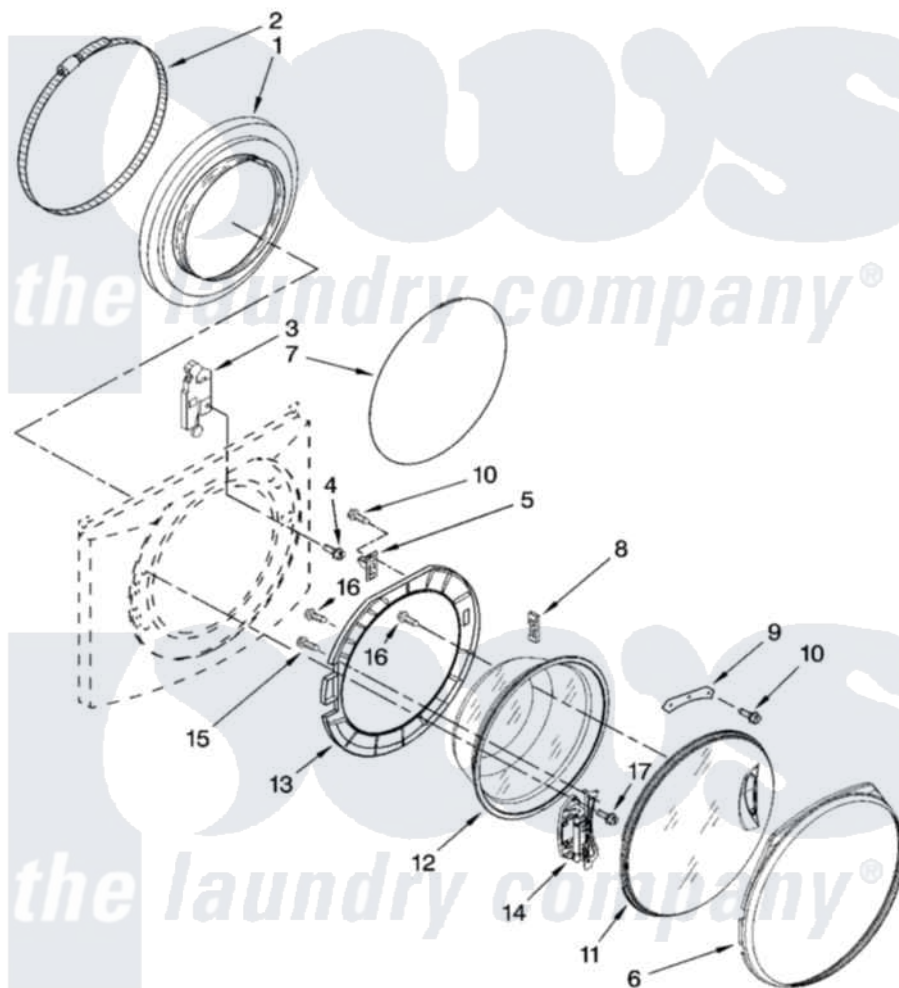

Whirlpool MFW8500SR02 02 - DOOR AND LATCH PARTS

DOOR AND LATCH PARTS

For Model: MFW8500SR02
(White/Metallic)

W10135716

3

Whirlpool Residential Whirlpool MFW8500SR02 Washer Parts Parts Diagram 02 - DOOR AND LATCH PARTS

[Click on the part number to view part](#)

Item	Original Part Number	Replaced By	Status	Part Description
1	8540952	W10111435		Bellow
2	8540108			Clamp, Bellow To Tub
3	8540772	W10253483		Lock, Door
4	8540725			Screw
5	8540221	W10111148		Strike
6	8540859			Trim Ring, Outer Door
7	8540107	W10217563		Clamp, Bellow To Front Panel
8	8540115			Clamp, Support
9	8540114			Clamp, Glass
10	8540513	8182214		Screw
11	8540896			Frame, Door Front Assembly
12	8540428	W10388315		Glass, Door
13	8540891	W10138523		Frame, Door Back Support
14	8540416	W10118967		Hinge, Door
15	8540284	8181660		Screw
16	8540282	8181661		Screw, Actuator