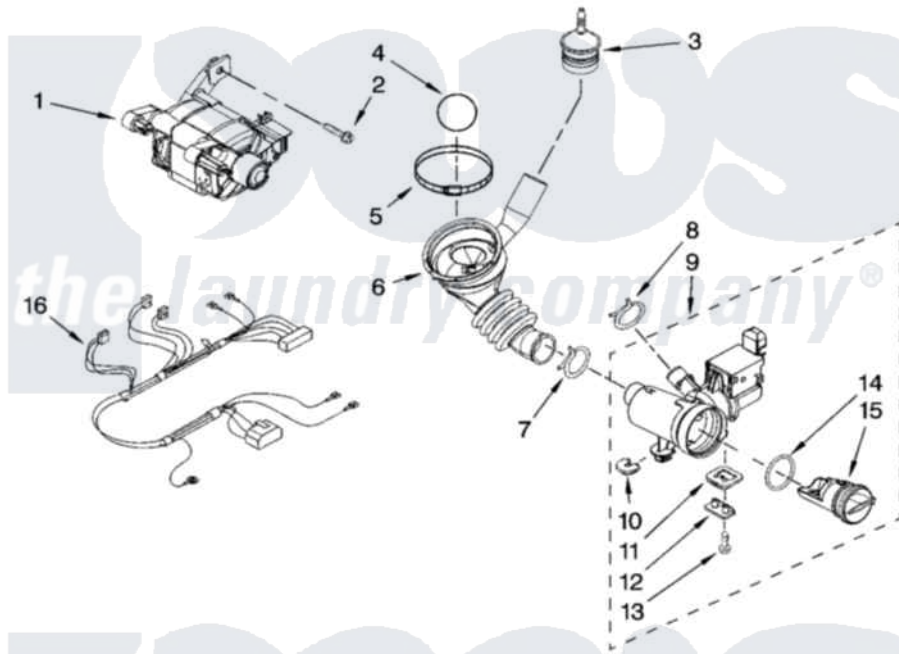

Whirlpool MFW8500SR02 05 - PUMP AND MOTOR PARTS

PUMP AND MOTOR PARTS

For Model: MFW8500SR02
(White/Metallic)

6

W10135716

Whirlpool [Residential Whirlpool MFW8500SR02 Washer Parts](#) Parts Diagram 05 - PUMP AND MOTOR
PARTS

[Click on the part number to view part](#)

Item	Original Part Number	Replaced By	Status	Part Description
1	8540625	W10140581		Motor, Drive
2	8540134			Bolt, Motor
3	8540180	W10405608		Air Trap
4	8540013			Ball
5	8540008			Clamp
6	8540012			Hose, Tub To Pump
7	370448	616099		Clamp
8	356138			Clamp, Hose
9	8540024	W10130913		Pump
10	W10034820			Foot, Rubber
11	W10034830			Foot, Rubber
12	8540033			Cap, Right Foot
13	8533964			Screw, 10-16 X 1.25
14	8540025	W10130913		Pump
15	8540996	W10130913		Pump
16	8540525	W10204534		Harn-Wire