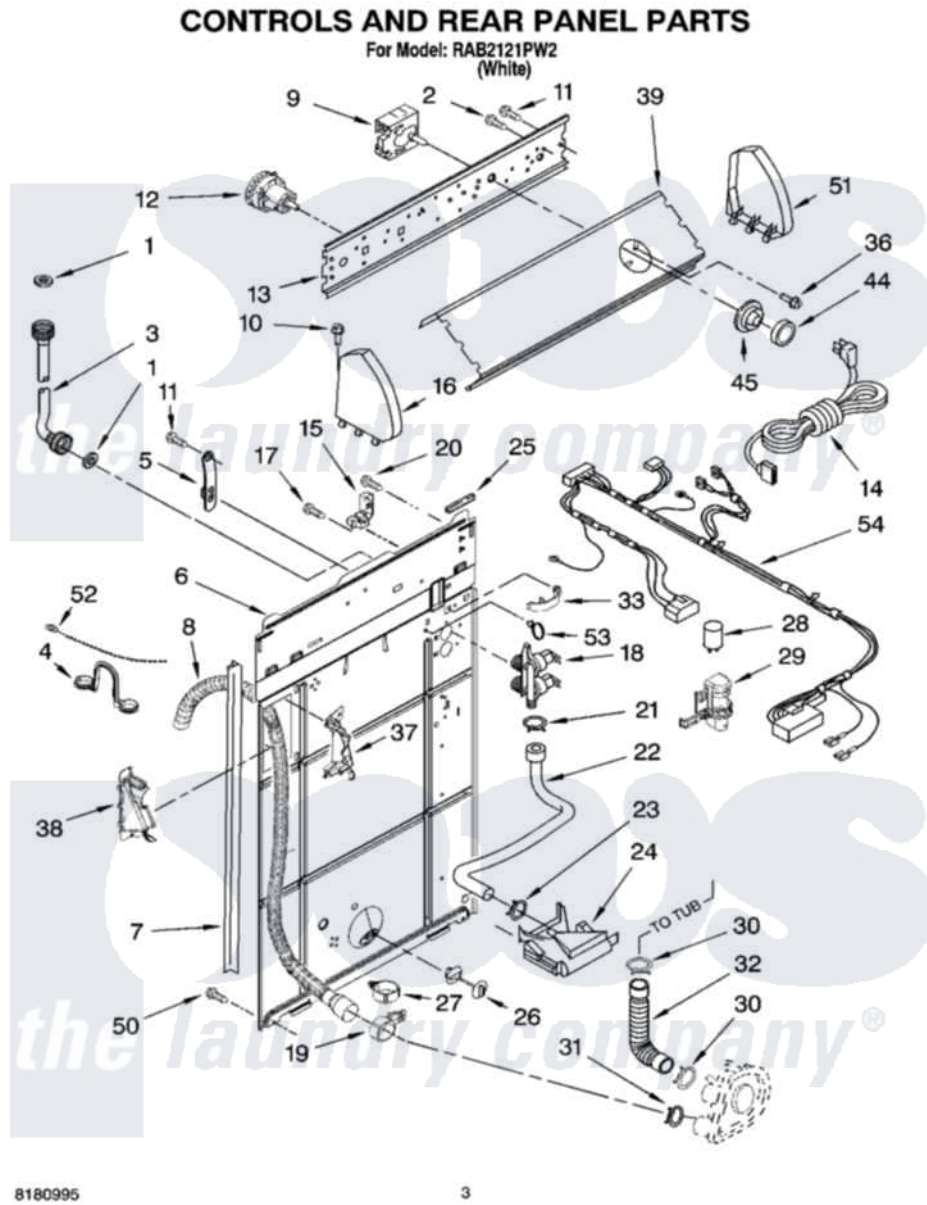

Whirlpool RAB2121PW2 02 - CONTROL AND REAR PANEL PARTS

Whirlpool Residential Whirlpool RAB2121PW2 Washer Parts Parts Diagram 02 - CONTROL AND REAR PANEL PARTS
Click on the part number to view part

Item	Original Part Number	Replaced By	Status	Part Description
1	3976300	16123		Washer Inlet-Hose Miscellaneous Parts Must be Ordered Separately.
2	3400073			Screw, Ground
3	8571377	89503		Hose-Inlet
"	8571378	89503		Hose-Inlet
4	8541672	8577378		U-Bend, Drain Hose
5	8568314			Strap, Console
6	8541686			Panel, Rear
7	62747			Pad, Rear Panel
8	8559373	W10096921		Drain Hose Assembly
9	8546681			Timer, Control
10	388326			Screw, 8-18 X 1.25
11	90767			Screw, 8A X 3/8 HeX Washer Head Tapping
12	3366850	W10339316		Switch-WL
13	3948814			Bracket, Control

14	661661	285800	Cord-Power
15	8559349	285777	Relief-Str
16	8274438	279961	Endcap
17	9740848		Screw, Mixing Valve Mounting
18	3955673	285805	Valve-Inlet
19	8541668		Clamp, Hose
20	3351614		Screw, Gearcase Cover Mounting
21	301958	596669	Clamp, Manifold
22	8541607	3357328	Hose, Vacuum Break
23	370450	596669	Clamp, Manifold
24	3347034		Break, Vacuum
25	303294	3367669	Protector, Edge
26	8519200		Support, Rear Panel
27	8541667		Clamp, Hose
28	8318046		Clip, Capacitor
29	8572717		Capacitor, Motor Start
30	3363366	616099	Clamp
31	8317496	285655	Clamp, Hose
32	3951449	285871	Hose
33	3349557		Retainer, Harness
36	3400818		Screw, Timer Mounting
37	8541669		Bucket, Drain Hose
"	BLANK	Not Available	(Left Half)
38	8541658		Bucket, Drain Hose
"	BLANK	Not Available	(Right Half)
39	3956972		Panel, Console
44	3957823		Knob, Timer
45	3957843		Dial, Timer
50	62863	3390631	Screw, 10-16 X 3/8
51	8274435	279961	Endcap
52	3347868	W10339879	Tie, Cable
53	8559320		Restraint, Hose
54	3957027		Harness, Wiring
"	N/A	Not Available	FOLLOWING PARTS NOT ILLUSTRATED
"	3957361		Miscellaneous Parts Bag