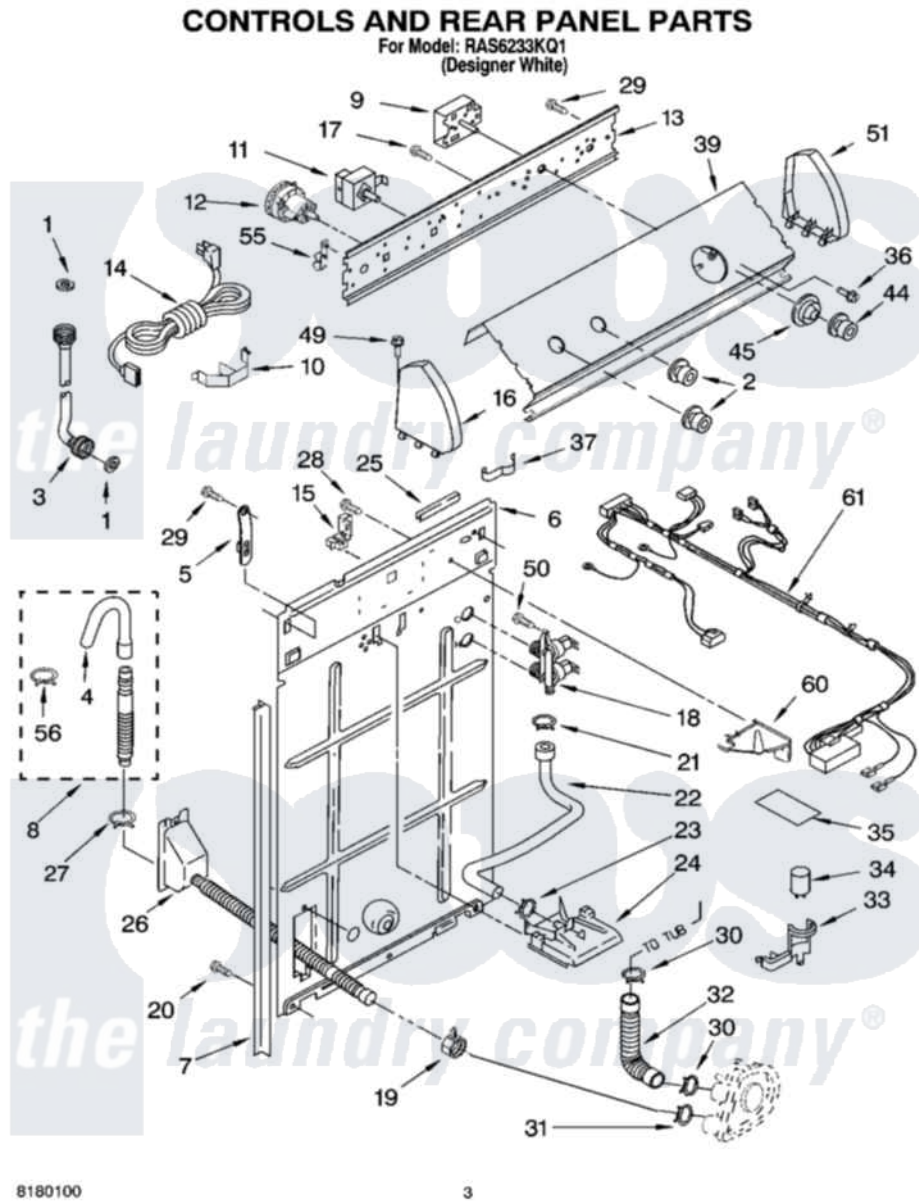

# Whirlpool RAS6233KQ1 02 - CONTROLS AND REAR PANEL PARTS

Whirlpool Residential Whirlpool RAS6233KQ1 Washer Parts Parts Diagram 02 - CONTROLS AND REAR PANEL PARTS  
Click on the part number to view part

Item	Original Part Number	Replaced By	Status	Part Description
1	3976300	<a href="#">16123</a>		Washer Inlet-Hose Miscellaneous Parts Must be Ordered Separately.
2	<a href="#">8274378</a>			Knob, Control
3	3949374	<a href="#">89503</a>		Hose-Inlet
"	3949375	<a href="#">89503</a>		Hose-Inlet
4	<a href="#">3357027</a>			Nozzle, Hose Drain
5	8318255	<a href="#">8568314</a>		Strap, Console
6	<a href="#">3357978</a>			Panel, Rear
7	<a href="#">62747</a>			Pad, Rear Panel
8	3951609	<a href="#">285664</a>		Hose
"	661577	<a href="#">285666</a>		Hose
"	3357090	<a href="#">285702</a>		Hose
9	<a href="#">8541939</a>			Timer, Control
10	<a href="#">8055003</a>			Clip, Harness And Pressure Switch
11	661612	<a href="#">W10168256</a>		Switch, Water Temperature