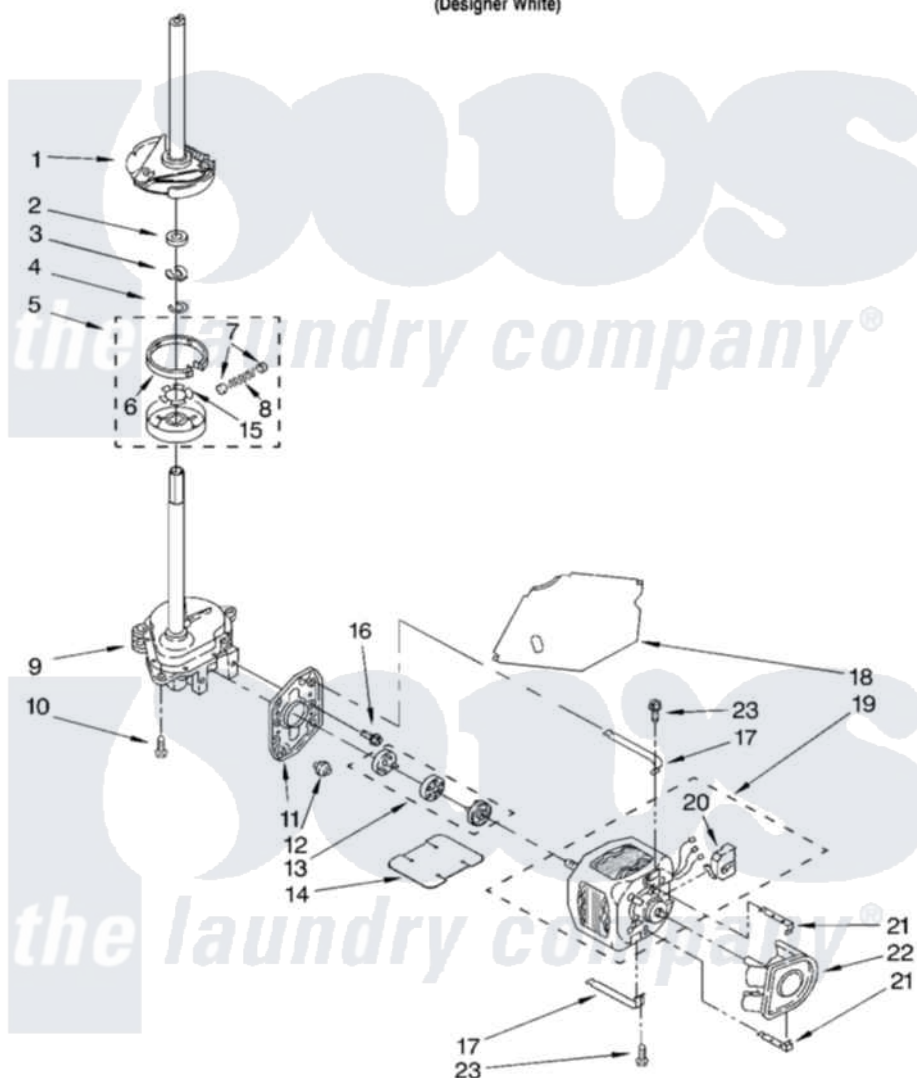

# Whirlpool RAS7133KQ1 04 - BRAKE, CLUTCH, GEARCASE, MOTOR AND PUMP PARTS

## BRAKE, CLUTCH, GEARCASE, MOTOR AND PUMP PARTS

For Model: RAS7133KQ1  
(Designer White)

8179966

7

Whirlpool [Residential Whirlpool RAS7133KQ1 Washer Parts](#) Parts Diagram 04 - BRAKE, CLUTCH, GEARCASE, MOTOR AND PUMP PARTS  
Click on the part number to view part

Item	Original Part Number	Replaced By	Status	Part Description
1	388952	<a href="#">285792</a>		Basketdrive
2	<a href="#">63292</a>			Washer, Spin Tube Thrust
3	62697	<a href="#">W10080230</a>		Ring, Spin Tube Support
4	63283	<a href="#">285353</a>		Ring
5	3951311	<a href="#">285785</a>		Clutch
6	3951308	<a href="#">285790</a>		Lining
7	<a href="#">62646</a>			Cap, Clutch Spring
8	<a href="#">3946792</a>			Spring And Damper Assembly
9	3360630	<a href="#">3360629</a>		Gearcase
10	3357334	<a href="#">3400516</a>		Screw Anti-Rattle
11	<a href="#">62611</a>			Plate, Motor Mount To Gearcase
12	<a href="#">62691</a>			Grommet, Motor
13	285753	<a href="#">285753A</a>		Coupling
14	<a href="#">3946532</a>			Shield, Motor

15	<a href="#">3355454</a>		Clip, Main Drive
16	<a href="#">3400516</a>		Screw Anti-Rattle
17	3349637	<a href="#">W10086010</a>	Retainer, Motor
18	<a href="#">3362089</a>		Shield, Tub To Motor
19	8528158	<a href="#">661600</a>	Motor, Main Drive
20	<a href="#">3952056</a>		Switch, Main Drive Motor
21	62700	<a href="#">8546127</a>	Retainer, Pump
22	<a href="#">3363394</a>		Pump
23	3387485	<a href="#">273556</a>	Screw, 10-16 X 5/8