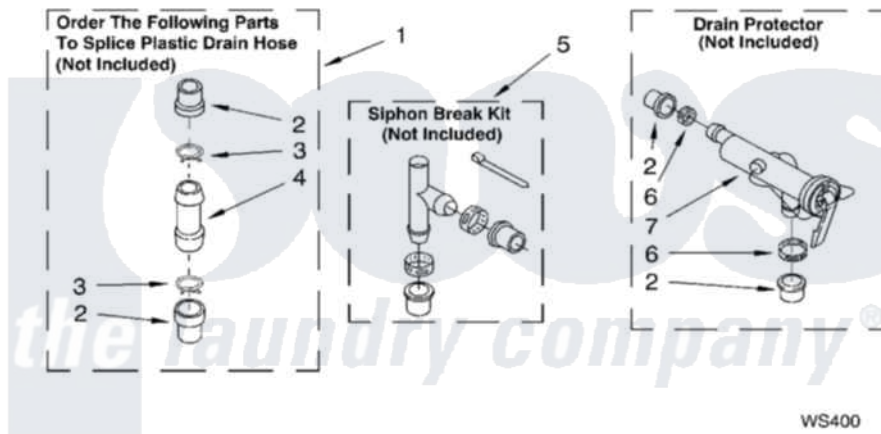

WATER SYSTEM PARTS

For Model: RAS7133KQ1
(Designer White)

8179966

13

Whirlpool [Residential Whirlpool RAS7133KQ1 Washer Parts](#) Parts Diagram 09 - WATER SYSTEM PARTS
Click on the part number to view part

Item	Original Part Number	Replaced By	Status	Part Description
1	285442			Water System Parts
2	285321			Water System Parts
3	370447	285655		Clamp, Hose
4	16272			Connector, Straight
5	285320			Water System Parts
6	65349	285655		Clamp, Hose
7	367031			Water System Parts