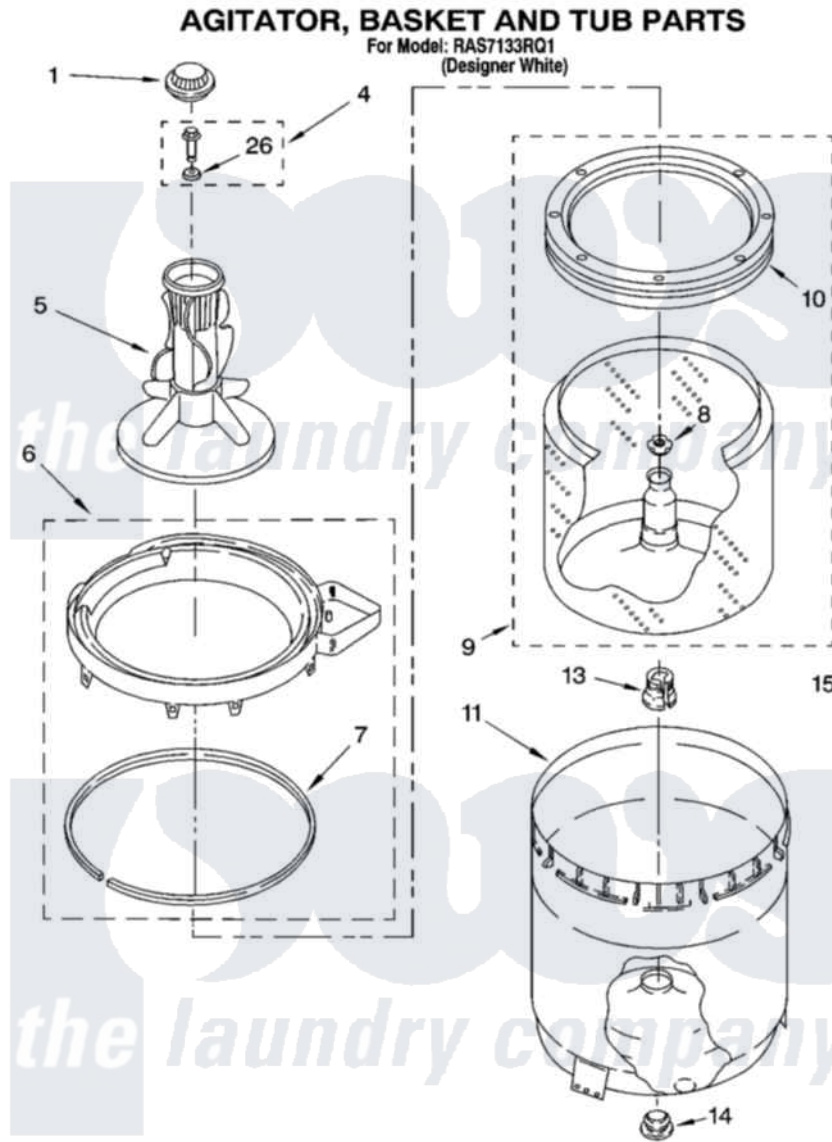

Whirlpool RAS7133RQ1 03 - AGITATOR, BASKET AND TUB PARTS

8180697

5

Whirlpool [Residential Whirlpool RAS7133RQ1 Washer Parts](#) Parts Diagram 03 - AGITATOR, BASKET AND TUB PARTS

[Click on the part number to view part](#)

Item	Original Part Number	Replaced By	Status	Part Description
1	3355758			Cap, Agitator
4	358237			Screw And Washer
5	63235			Agitator Assembly
6	8528150	W10445870		Ring-Tub
7	3976308			Gasket, Tub Ring
8	21366			Nut, Spanner
9	8526017	W10389329		Clothes Container, Assembly
10	8519788	387240		Ring, Balance
11	63849			Strain Relief, Power Cord
13	389140			Tub Block, Basket Drive
14	383727			Gasket, Centerpod
15	3347780	353244		Hose, Pressure Switch
16	2219077			Clip, Pressure Switch Hose
26	3949550			Washer