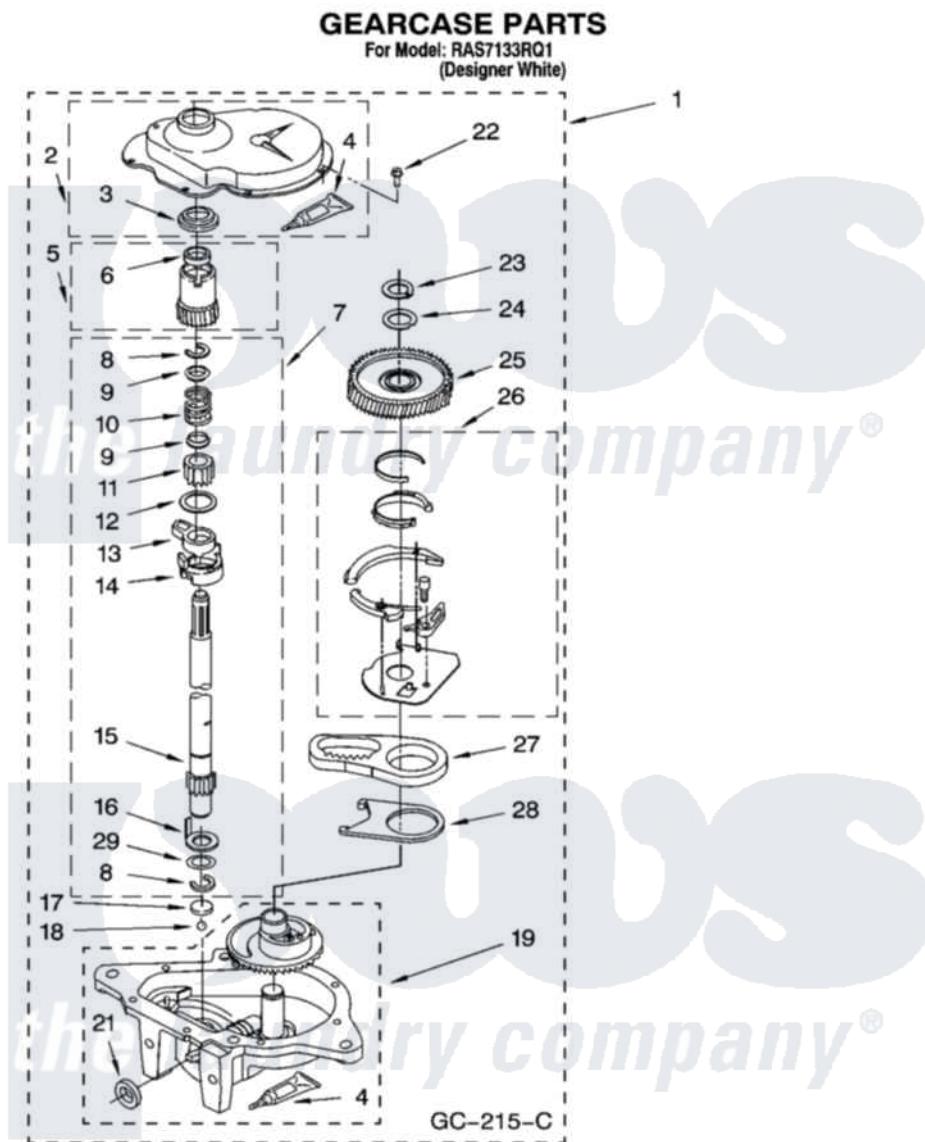

Whirlpool RAS7133RQ1 08 - GEARCASE PARTS

12

8180697

Whirlpool [Residential Whirlpool RAS7133RQ1 Washer Parts](#) Parts Diagram 08 - GEARCASE PARTS
Click on the part number to view part

Item	Original Part Number	Replaced By	Status	Part Description
1	3360630	3360629		Gearcase
2	285202			Cover, Gearcase
3	3349985			Seal, Gearcase Cover
4	285195			Sealer Sealer, Gasket
5	63320	285362		Gear and Pinion
6	356427			Seal, Spin Pinion
7	389387			Shaft, Agitator
8	90369		Not Available	Ring, Retaining (2)
9	62677			Retainer, Spring
10	62676			Spring, Agitator
11	63273	285509		Shaft, Agitator
12	62619			Washer, Agitator Gear
13	62580	285206		Cam-Agitator
14	62581	285206		Cam-Agitator
15	285509			Shaft, Agitator
16	62618			Washer, Cam Thrust

17	16018	285205	Bearing
18	85529	285205	Bearing
19	389230	285515	Gearcase
21	285352		Seal Kit, Thrust Plug
22	3351614		Screw, Gearcase Cover Mounting
23	3362552	285765	Ring-Retr
24	285735	285766	Washer Kit, Thrust
25	62570	285362	Gear and Pinon
26	388253	999516	Shelf-Glas
27	3349296	8546456	Rack, Connecting
28	62621		Actuator, Shift
29	388815		Washer, Intermediate 1 3976263 Miscellaneous Parts Bag 2 3976300 Washer, Inlet Hose 3 3366913 Clamp, Hose