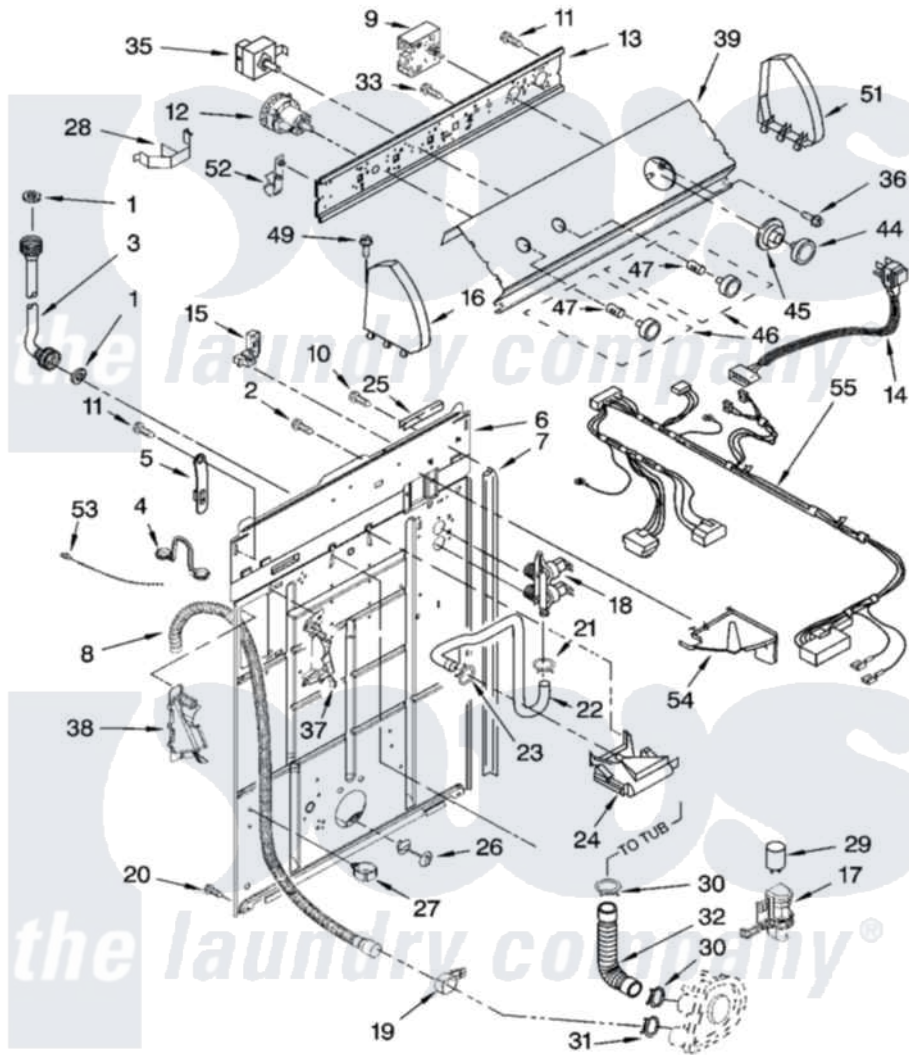

## CONTROLS AND REAR PANEL PARTS

For Model: RAS7133RQ4  
(Designer White)

8180968

3

Whirlpool Residential Whirlpool RAS7133RQ4 Washer Parts Parts Diagram 02 - CONTROLS AND REAR PANEL PARTS  
Click on the part number to view part

Item	Original Part Number	Replaced By	Status	Part Description
1	3976300	<a href="#">16123</a>		Washer Inlet-Hose Miscellaneous Parts Must be Ordered Separately.
2	<a href="#">9740848</a>			Screw, Mixing Valve Mounting
3	8571377	<a href="#">89503</a>		Hose-Inlet
"	8571378	<a href="#">89503</a>		Hose-Inlet
4	8541672	<a href="#">8577378</a>		U-Bend, Drain Hose
5	<a href="#">8568314</a>			Strap, Console
6	<a href="#">8318015</a>			Panel, Rear
7	<a href="#">62747</a>			Pad, Rear Panel
8	8559373	<a href="#">W10096921</a>		Drain Hose Assembly
9	<a href="#">8566141</a>			Timer, Control
10	<a href="#">3351614</a>			Screw, Gearcase Cover Mounting
11	<a href="#">90767</a>			Screw, 8A X 3/8 HeX Washer Head Tapping
12	3366848	<a href="#">W10339229</a>		Switch-WL
13	<a href="#">3948608</a>			Bracket, Control