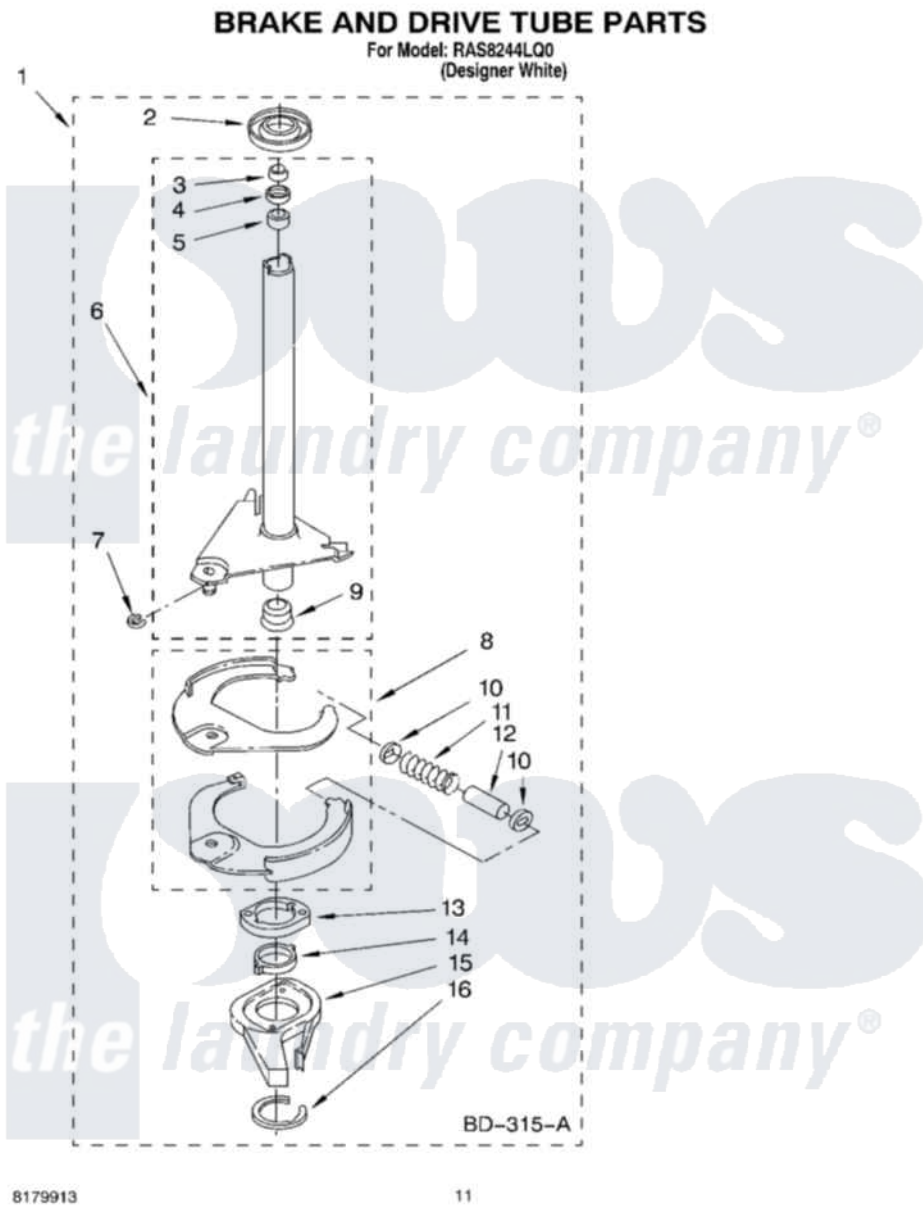

Whirlpool RAS8244LQ0 07 - BRAKE AND DRIVE TUBE PARTS

8179913

11

Whirlpool [Residential Whirlpool RAS8244LQ0 Washer Parts](#) Parts Diagram 07 - BRAKE AND DRIVE TUBE PARTS
Click on the part number to view part

Item	Original Part Number	Replaced By	Status	Part Description
1	388952	285792		Basketdrive
2	62658			Ring, Thrust
3	91939			Seal, Shaft
4	356427			Seal, Spin Pinion
5	356937			Spacer, Drive Tube
6	64027	64208		Tube-Spin
7	64035	W10083190		Ring, Retaining
8	64232	285438		Shoe-Brake
9	62703	8546462		"T" Bearing, Spin Tube
10	62648	285658		Sleeve
11	387806		Not Available	Spring, Brake
12	62909	285658		Sleeve
13	63023	8546461		Cam, Brake Release
14	63022			Sleeve, Cam
15	64194	285790		Lining
16	90368	W10083200		Ring, Retaining

" N/A

Not Available

FOLLOWING PARTS NOT
ILLUSTRATED

" [285208](#)

Lubricant