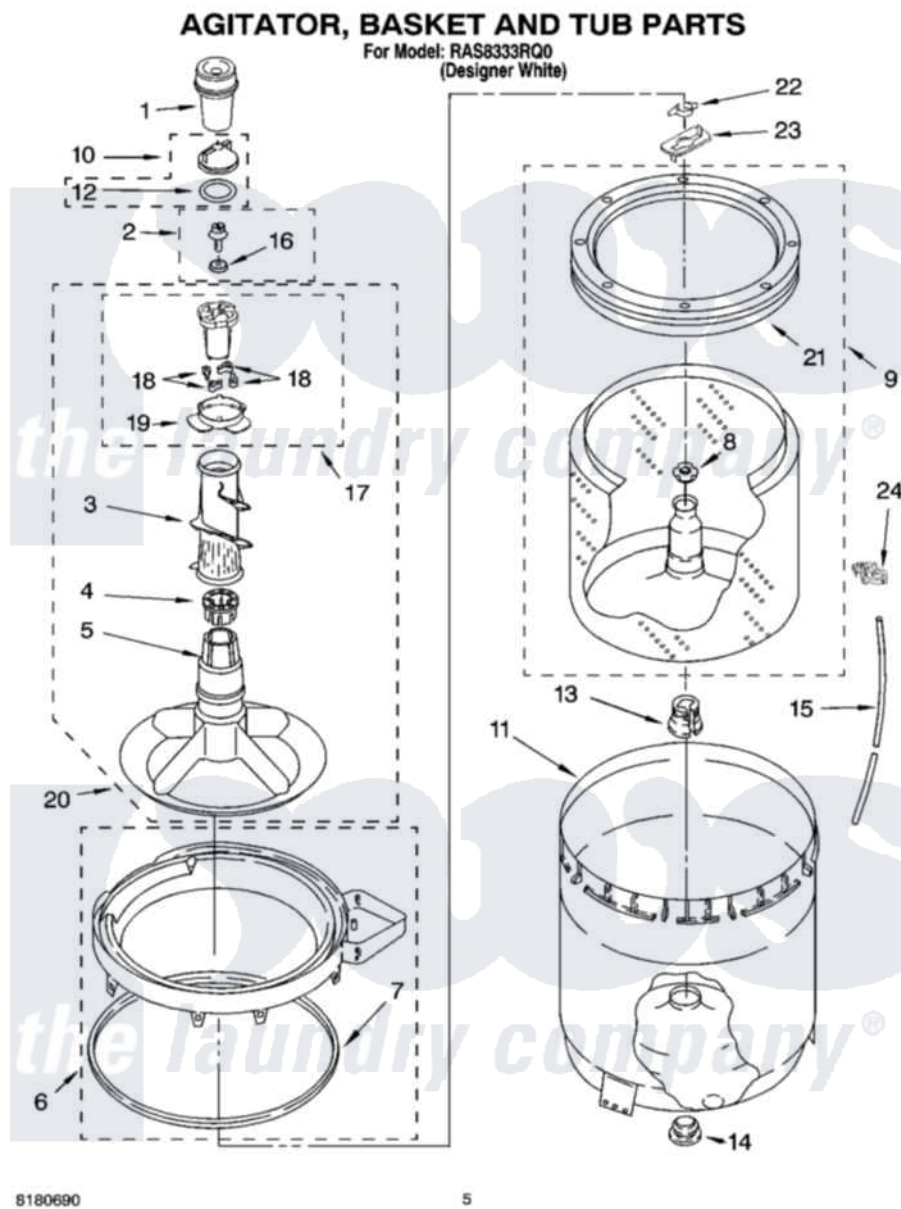

# Whirlpool RAS8333RQ0 03 - AGITATOR, BASKET AND TUB PARTS

8180690

5

Whirlpool Residential Whirlpool RAS8333RQ0 Washer Parts Parts Diagram 03 - AGITATOR, BASKET AND TUB PARTS

[Click on the part number to view part](#)

Item	Original Part Number	Replaced By	Status	Part Description
1	<a href="#">63580</a>			Dispenser, Fabric Softener
2	<a href="#">358237</a>			Screw And Washer
3	<a href="#">3348752</a>			Mover, Clothes
4	3350389	<a href="#">285587</a>		Washer
5	<a href="#">3347288</a>			Agitator
6	8528150	<a href="#">W10445870</a>		Ring-Tub
7	<a href="#">3976308</a>			Gasket, Tub Ring
8	<a href="#">21366</a>			Nut, Spanner
9	8526017	<a href="#">W10389329</a>		Clothes Container, Assembly
10	3354733	<a href="#">W10074580</a>		Cap, Barrier
11	<a href="#">63849</a>			Strain Relief, Power Cord
12	3348855	<a href="#">W10072840</a>		Fabric Softener
13	<a href="#">389140</a>			Tub Block, Basket Drive
14	<a href="#">383727</a>			Gasket, Centerpodt
15	3347780	<a href="#">353244</a>		Hose, Pressure Switch
16	<a href="#">3949550</a>			Washer

17	3363663	<a href="#">285811</a>	Cam-Agitator
18	3366877	<a href="#">80040</a>	Dog-Agitator
19	<a href="#">3363661</a>		Bearing, Driven Cam
20	3348117	<a href="#">285565</a>	Agitator
21	8519788	<a href="#">387240</a>	Ring, Balance
22	<a href="#">3354845</a>		Clip, Agitator
23	3355921	<a href="#">8543666</a>	Washer, Agitator
24	<a href="#">2219077</a>		Clip, Pressure Switch Hose