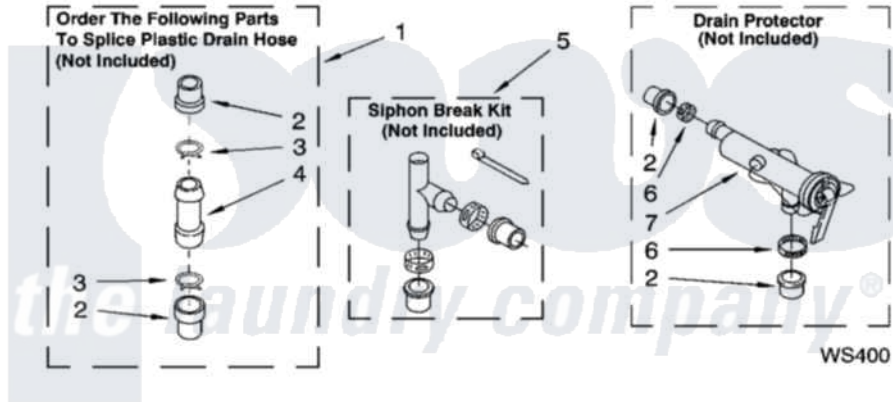

**WATER SYSTEM PARTS**

For Model: RAX4232PQ1  
(Designer White)

FOR ORDERING INFORMATION REFER TO PARTS PRICE LIST

8180625

11

Whirlpool [Residential Whirlpool RAX4232PQ1 Washer Parts](#) Parts Diagram 07 - WATER SYSTEM PARTS  
Click on the part number to view part

Item	Original Part Number	Replaced By	Status	Part Description
1	<a href="#">285442</a>			Water System Parts
2	<a href="#">285321</a>			Water System Parts
3	370447	<a href="#">285655</a>		Clamp, Hose
4	<a href="#">16272</a>			Connector, Straight
5	<a href="#">285320</a>			Water System Parts
6	65349	<a href="#">285655</a>		Clamp, Hose
7	<a href="#">367031</a>			Water System Parts