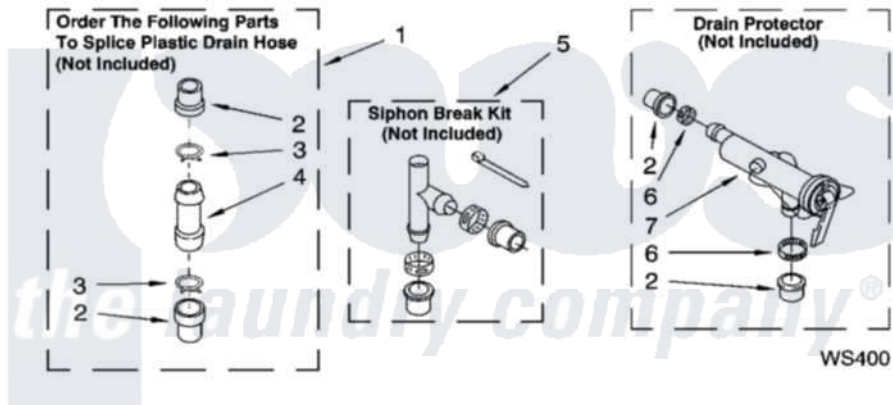

WATER SYSTEM PARTS

For Model: RAX4232RQ0
(Designer White)

8180685

11

Whirlpool [Residential Whirlpool RAX4232RQ0 Washer Parts](#) Parts Diagram 07 - WATER SYSTEM PARTS
Click on the part number to view part

Item	Original Part Number	Replaced By	Status	Part Description
1	285442			Water System Parts
2	285321			Water System Parts
3	370447	285655		Clamp, Hose
4	16272			Connector, Straight
5	285320			Water System Parts
6	65349	285655		Clamp, Hose
7	367031			Water System Parts