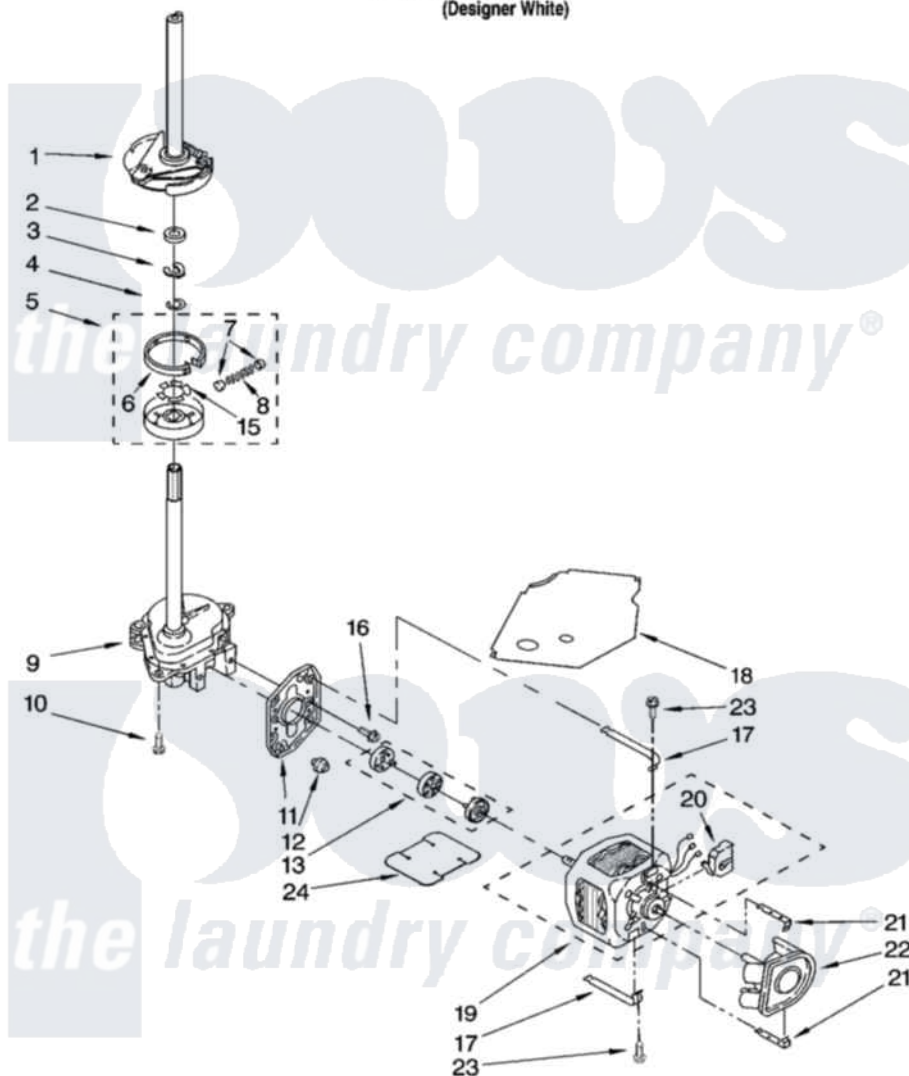

# Whirlpool RAX7244PQ1 04 - BRAKE, CLUTCH, GEARCASE, MOTOR AND PUMP PARTS

## BRAKE, CLUTCH, GEARCASE, MOTOR AND PUMP PARTS

For Model: RAX7244PQ1  
(Designer White)

8180627

7

Whirlpool [Residential Whirlpool RAX7244PQ1 Washer Parts](#) Parts Diagram 04 - BRAKE, CLUTCH, GEARCASE, MOTOR AND PUMP PARTS  
Click on the part number to view part

Item	Original Part Number	Replaced By	Status	Part Description
1	388951	<a href="#">285792</a>		Basketdrive
2	<a href="#">63292</a>			Washer, Spin Tube Thrust
3	62697	<a href="#">W10080230</a>		Ring, Spin Tube Support
4	63283	<a href="#">285353</a>		Ring
5	3951311	<a href="#">285785</a>		Clutch
6	3951308	<a href="#">285790</a>		Lining
7	<a href="#">62646</a>			Cap, Clutch Spring
8	<a href="#">3946792</a>			Spring And Damper Assembly
9	3360630	<a href="#">3360629</a>		Gearcase
10	3357334	<a href="#">3400516</a>		Screw Anti-Rattle
11	<a href="#">62611</a>			Plate, Motor Mount To Gearcase
12	<a href="#">62691</a>			Grommet, Motor
13	285753	<a href="#">285753A</a>		Coupling
15	<a href="#">3355454</a>			Clip, Main Drive

16	<a href="#">3400516</a>		Screw Anti-Rattle
17	3349637	<a href="#">W10086010</a>	Retainer, Motor
18	<a href="#">3362089</a>		Shield, Tub To Motor
19	8528158	<a href="#">661600</a>	Motor, Main Drive
20	<a href="#">3952056</a>		Switch, Main Drive Motor
21	<a href="#">8546127</a>		Retainer, Pump
22	<a href="#">3363394</a>		Pump
23	3387485	<a href="#">273556</a>	Screw, 10-16 X 5/8
24	<a href="#">3946532</a>		Shield, Motor