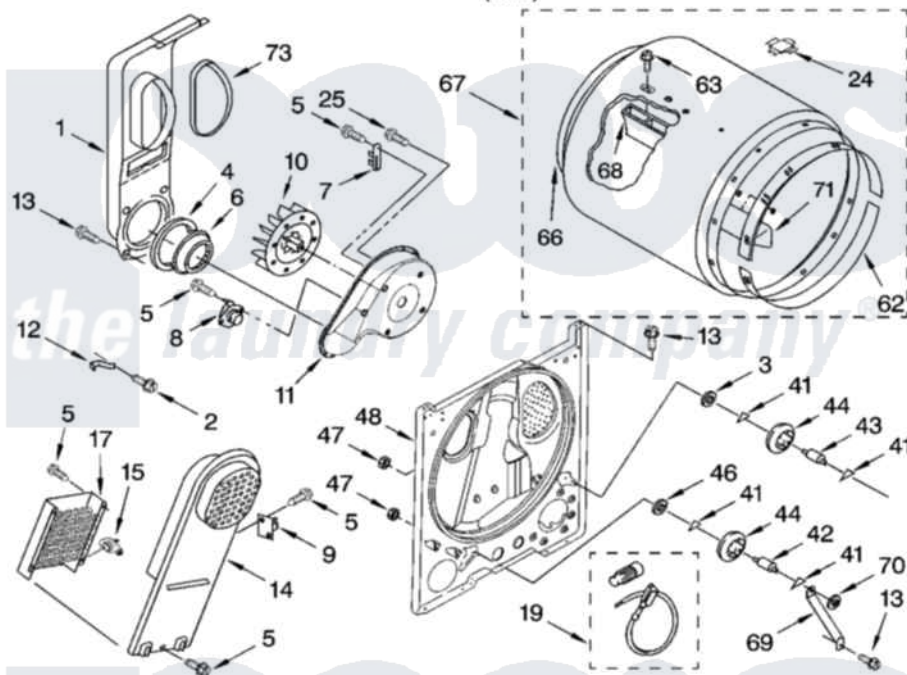

Whirlpool RED4440SQ0 03 - BULKHEAD PARTS, OPTIONAL PARTS (NOT INCLUDED)

BULKHEAD PARTS

For Model: RED4440SQ0
(White)

8181355

5

Whirlpool [Residential Whirlpool RED4440SQ0 Dryer Parts](#) Parts Diagram 03 - BULKHEAD PARTS, OPTIONAL PARTS (NOT INCLUDED)

[Click on the part number to view part](#)

Item	Original Part Number	Replaced By	Status	Part Description
1	348368			Lint Chute Assembly
2	489463			Screw, 8-18 X 1/16
3	3388703			Washer, Support
4	347139			Seal, Lint Chute
5	90767			Screw, 8A X 3/8 HeX Washer Head Tapping
6	696302			Shield, Exhaust
7	3392519			Thermal Limiter
8	3387134			Thermostat, Internal-Bias
9	3977393	279816		Cutoff-Tml
10	694089			Wheel, Blower
11	8577230			Housing, Blower
12	8066155			Clip, Heater Box
13	343641	681414		Screw, 10AB X 1/2
14	8541818			Box, Heater

15	3977767		Thermostat, High Limit 250 F
17	8565582	279838	Element
19	279457		Wire Kit, Terminal
24	8066086		Plug, Drum Hole
25	3390647	488729	Screw
41	690997		Washer, Thrust
42	3399506	W10359270	Shaft, Drum Roller Threads
43	3399507	W10359269	Shaft, Drum Roller Threads
44	3397590	349241T	Support
46	348197		Washer, Support
47	3359452		Nut, Lock
48	3403491	279796	Bulkhead
62	692526	279441	BeaRng-Rng
63	97787	W10109200	Screw, Baffle Mounting
66	3406130	279857	Seal
67	695587		Drum Assembly
68	692490		Baffle, Drum
69	3976434		Bracket, Support Shaft
70	90296		Nut, Push On
71	3403636		Baffle, Drum
73	339956		Seal, Air Duct To Bulkhead
	BLANK	Not Available	ACCESSORY PARTS
"	279948	4392065	Kit, Dryer Repair
"	3406839		Dry Rack Assembly
"	8522199		Accessory Parts
"	72017		Paint, Touch-Up
"	350930		Paint, Pressurized Spray B
"	350938		Paint, Pressurized Spray B
"	799344		Paint, Touch-Up)