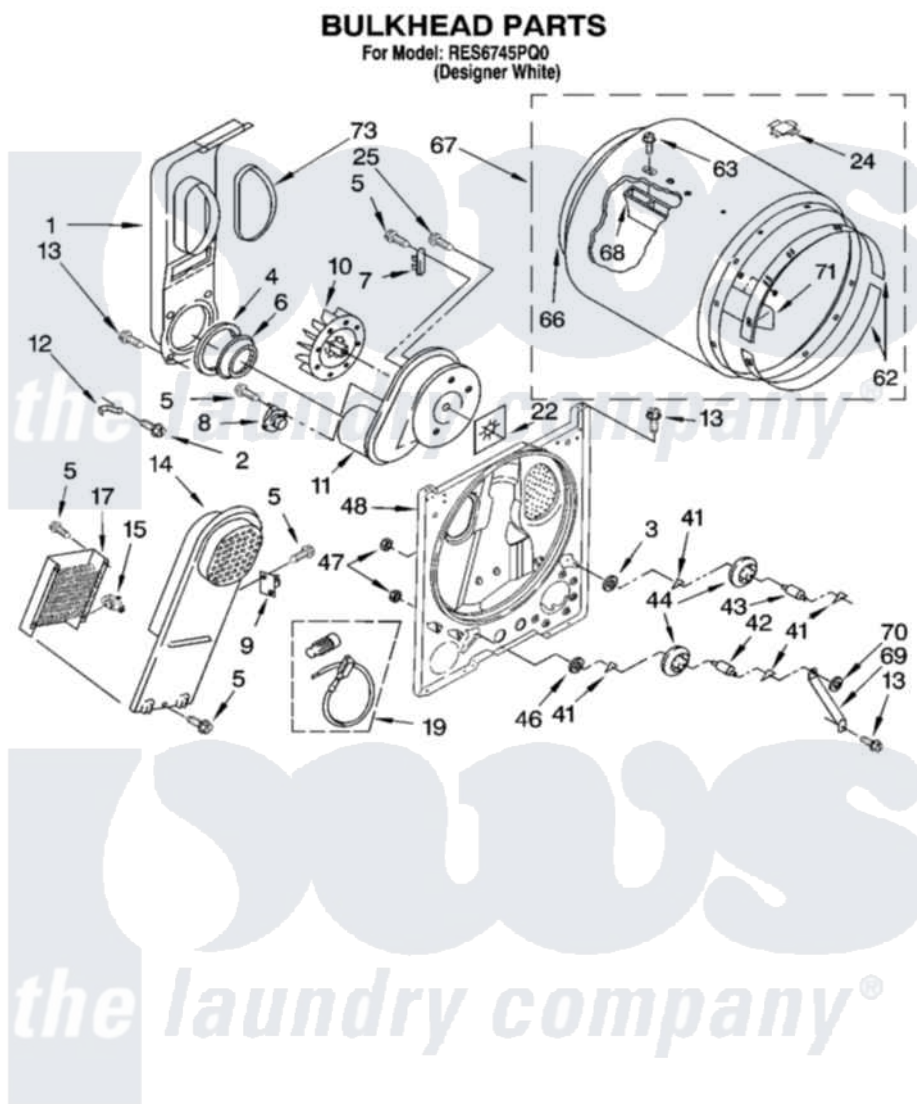

Whirlpool RES6745PQ0 03 - BULKHEAD PARTS, OPTIONAL PARTS (NOT INCLUDED)

8180519

5

Whirlpool [Residential Whirlpool RES6745PQ0 Dryer Parts](#) Parts Diagram 03 - BULKHEAD PARTS, OPTIONAL PARTS (NOT INCLUDED)

[Click on the part number to view part](#)

Item	Original Part Number	Replaced By	Status	Part Description
1	348368			Lint Chute Assembly
2	489463			Screw, 8-18 X 1/16
3	3388703			Washer, Support
4	347139			Seal, Lint Chute
5	90767			Screw, 8A X 3/8 HeX Washer Head Tapping
6	696302			Shield, Exhaust
7	3392519			Thermal Limiter
8	3387134			Thermostat, Internal-Bias
9	3977393	279816		Cutoff-Tml
10	694089			Wheel, Blower
11	8557384	8577230		Housing, Blower
12	8066155			Clip, Heater Box
13	343641	681414		Screw, 10AB X 1/2
14	8541818			Box, Heater

15	3977767		Thermostat, High Limit 250 F
17	3403585	279838	Element
19	279457		Wire Kit, Terminal
22	3394196		Seal, Blower Shaft
24	8066086		Plug, Drum Hole
25	3390647	488729	Screw
41	690997		Washer, Thrust
42	3399506	W10359270	Shaft, Drum Roller Threads
43	3399507	W10359269	Shaft, Drum Roller Threads
44	3397588	349241T	Support
46	348197		Washer, Support
47	3359452		Nut, Lock
48	3403491	279796	Bulkhead
62	692526	279441	BeaRng-Rng
63	97787	W10109200	Screw, Baffle Mounting
66	3406130	279857	Seal
67	695587		Drum Assembly
68	692490		Baffle, Drum
69	3976434		Bracket, Support Shaft
70	90296		Nut, Push On
71	3403636		Baffle, Drum
73	339956		Seal, Air Duct To Bulkhead
	N/A	Not Available	ACCESSORY PARTS
"	279948	4392065	Kit, Dryer Repair
"	3406839		Dry Rack Assembly
"	8522199		Accessory Parts
"	72017		Paint, Touch-Up
"	350930		Paint, Pressurized Spray B
"	350938		Paint, Pressurized Spray B
"	799344		Paint, Touch-Up)