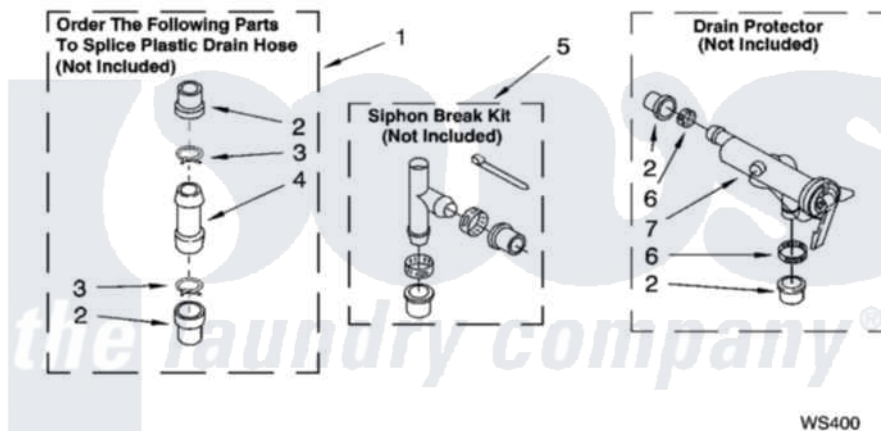

WATER SYSTEM PARTS

For Model: SAWS900MQ0
(Designer White)

WS400

8179973

11

Whirlpool [Residential Whirlpool SAWS900MQ0 Washer Parts](#) Parts Diagram 07 - WATER SYSTEM PARTS

[Click on the part number to view part](#)

Item	Original Part Number	Replaced By	Status	Part Description
1	285442			Water System Parts
2	285321			Water System Parts
3	370447	285655		Clamp, Hose
4	16272			Connector, Straight
5	285320			Water System Parts
6	65349	285655		Clamp, Hose
7	367031			Water System Parts